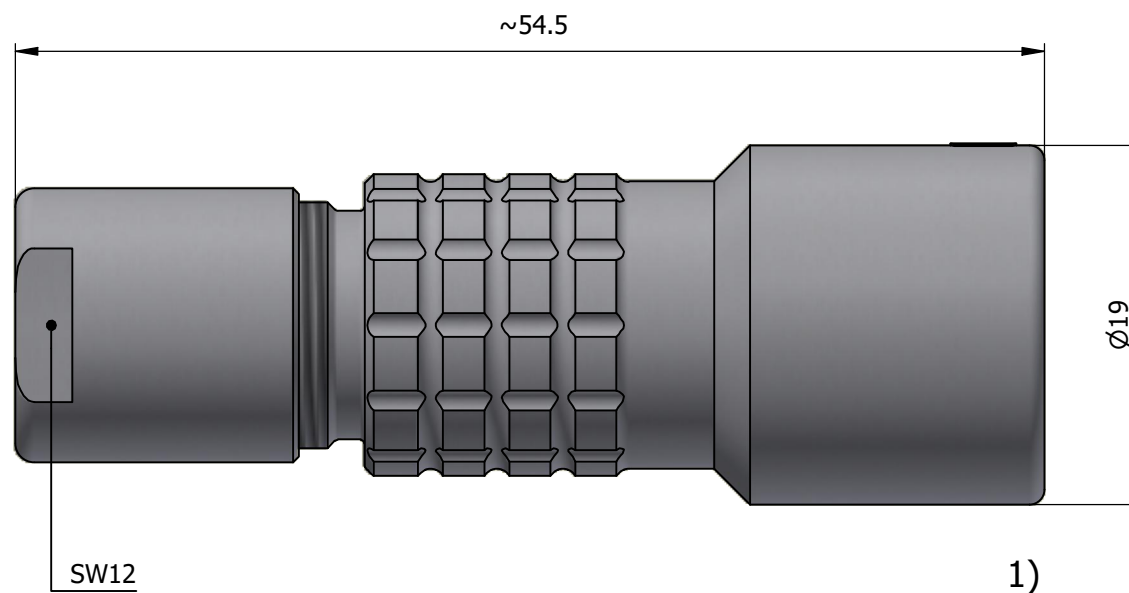

All dimensions are in millimeters (mm)

Alignment Key
Front View

Insert Configuration
Rear View

Note:

1) This picture is generic and for illustrative purposes only, and may show different keying, materials, colour, finish, and contact configuration. Minor shape or feature variations to actual item may be present.

All additional information are documented on the datasheet (See below link or QR Code)
www.lemo.com/pdf/PHG.2K.312.CLLC60.pdf

Model	Alignment Key	Series	Insert Config.	Housing	Insulator	Contact	Collet Type	Cable Ø	Variant
PHG	.2K	.312	.CLLC60						