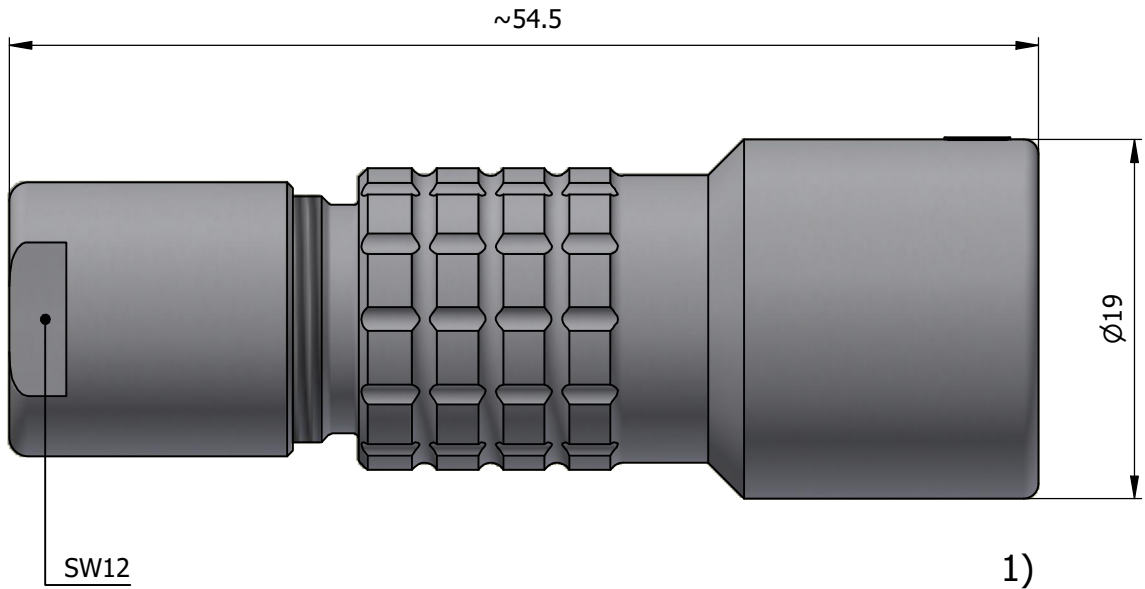

All dimensions are in millimeters (mm)

Alignment Key
Front View

Insert Configuration
Rear View

Note:

1) This picture is generic and for illustrative purposes only, and may show different keying, materials, colour, finish, and contact configuration. Minor shape or feature variations to actual item may be present.

All additional information are documented on the datasheet (See below link or QR Code)
www.lemo.com/pdf/PHG.2K.312.CLLC65.pdf

Model	Alignment Key	Series	Insert Config.	Housing	Insulator	Contact	Collet Type	Cable Ø	Variant
PHG	.2K	.312	.CLLC65						