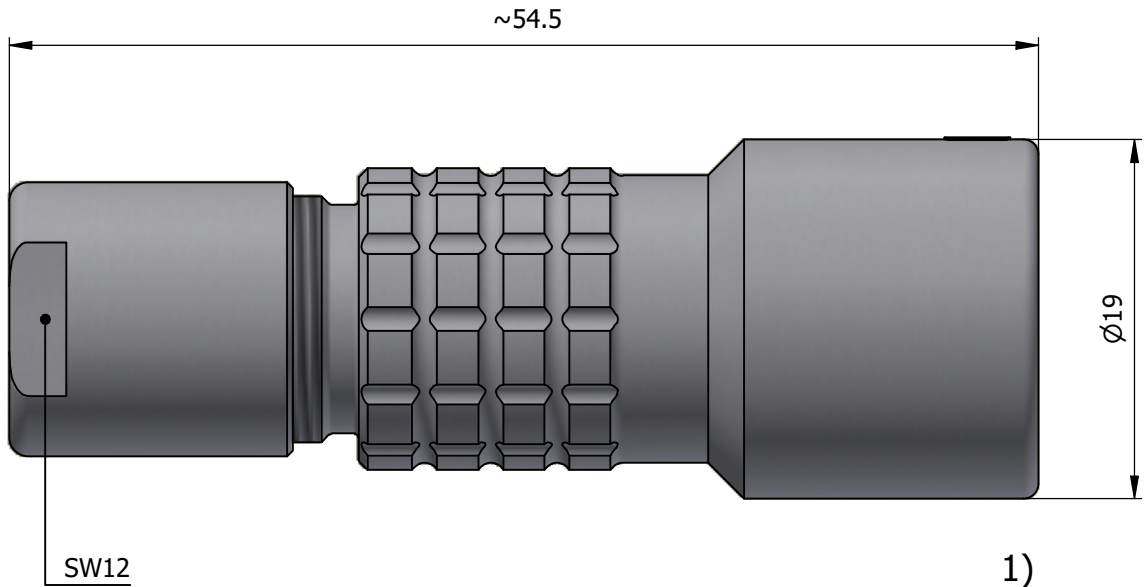

All dimensions are in millimeters (mm)

Alignment Key
Front View

Insert Configuration
Rear View

Note:

1) This picture is generic and for illustrative purposes only, and may show different keying, materials, colour, finish, and contact configuration. Minor shape or feature variations to actual item may be present.

All additional information are documented on the datasheet (See below link or QR Code)
www.lemo.com/pdf/PHG.2K.312.CLLC85.pdf

Model	Alignment Key	Series	Insert Config.	Housing	Insulator	Contact	Collet Type	Cable Ø	Variant
PHG	.2K	.312	.CLLC85						