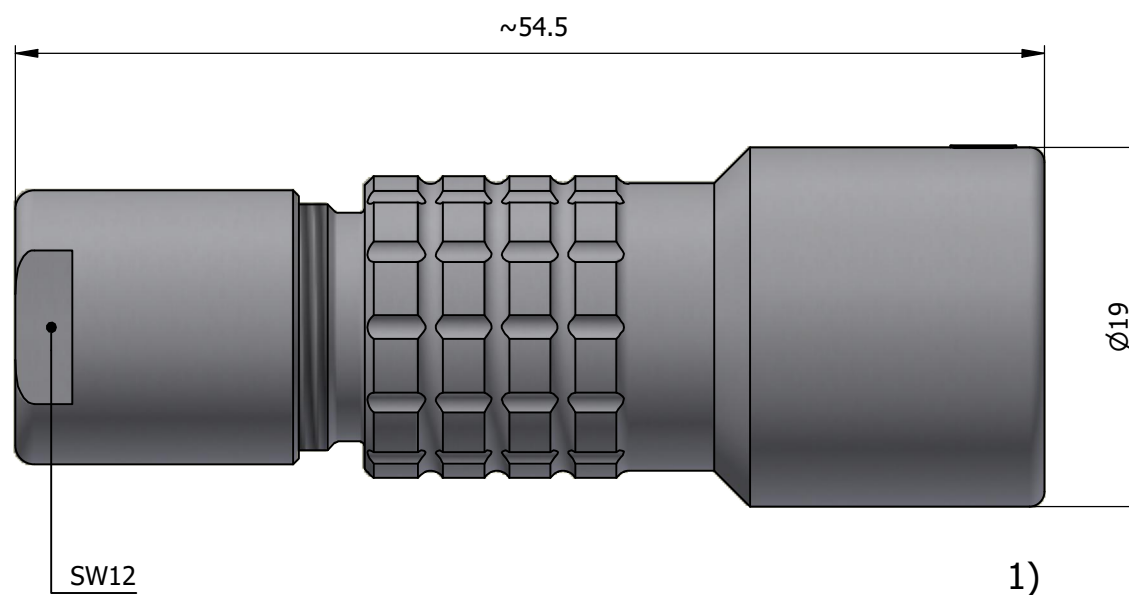

All dimensions are in millimeters (mm)

Alignment Key  
Front View

Insert Configuration  
Rear View

**Note:**

1) This picture is generic and for illustrative purposes only, and may show different keying, materials, colour, finish, and contact configuration. Minor shape or feature variations to actual item may be present.

All additional information are documented on the datasheet (See below link or QR Code)  
[www.lemo.com/pdf/PHG.2K.316.CLLC75.pdf](http://www.lemo.com/pdf/PHG.2K.316.CLLC75.pdf)

Model	Alignment Key	Series	Insert Config.	Housing	Insulator	Contact	Collet Type	Cable Ø	Variant
PHG	.2K	.316	.CLLC75						