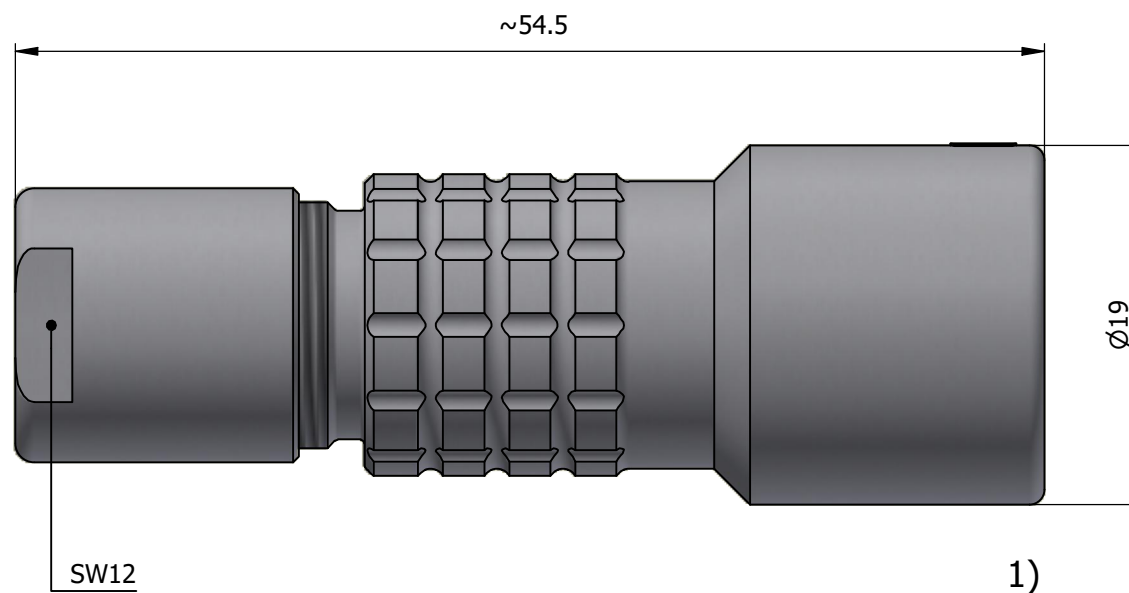

All dimensions are in millimeters (mm)

Alignment Key
Front View

Insert Configuration
Rear View

Note:

1) This picture is generic and for illustrative purposes only, and may show different keying, materials, colour, finish, and contact configuration. Minor shape or feature variations to actual item may be present.

All additional information are documented on the datasheet (See below link or QR Code)
www.lemo.com/pdf/PHG.2K.316.CLLC80.pdf

Model	Alignment Key	Series	Insert Config.	Housing	Insulator	Contact	Collet Type	Cable Ø	Variant
PHG	.2K	.316	.CLLC80						