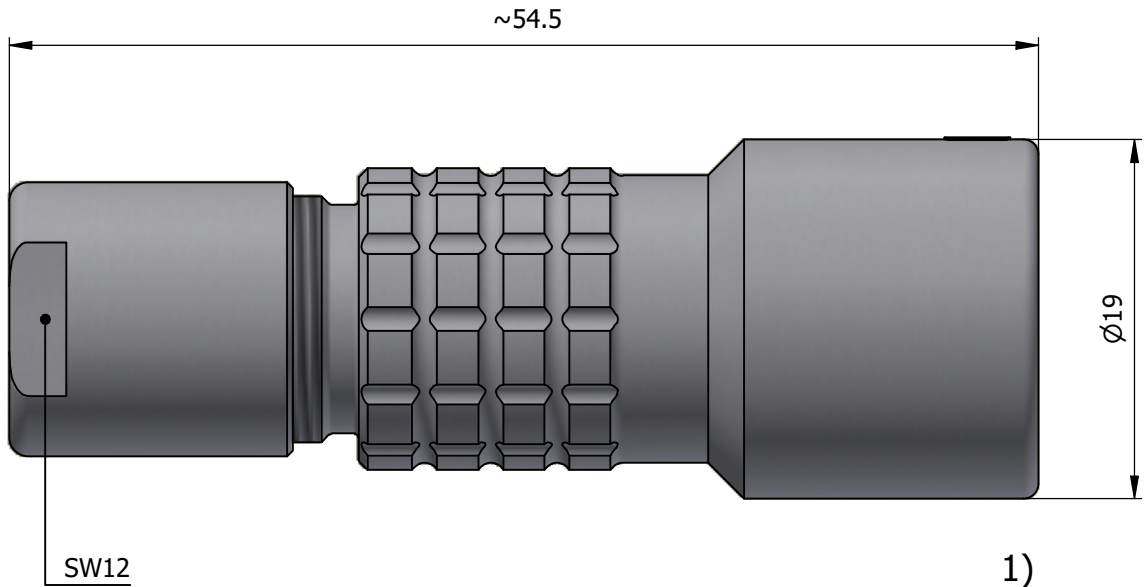

All dimensions are in millimeters (mm)

Alignment Key
Front View

Insert Configuration
Rear View

Note:

1) This picture is generic and for illustrative purposes only, and may show different keying, materials, colour, finish, and contact configuration. Minor shape or feature variations to actual item may be present.

All additional information are documented on the datasheet (See below link or QR Code)
www.lemo.com/pdf/PHG.2K.319.CLLC85.pdf

Model	Alignment Key	Series	Insert Config.	Housing	Insulator	Contact	Collet Type	Cable Ø	Variant
PHG	.2K	.319	.CLLC85						

<p>Datasheet</p>	<p>Free socket, cable collet</p> <p>Series 2K</p>		<p>Drawn 19.12.2024 MARI/MARI</p>
	<p>LEMO SA Chemin des Champs-Courbes 28 1024 Ecublens - SWITZERLAND</p>		<p>Checked 19.12.2024 OBAR</p>
	<p>Tel. (+41 21) 695 16 00 email : info@lemo.com www.lemo.com</p>		<p>Modified 00 19.12.2024/MARI</p>
	<p>CD</p>		<p>DO NOT SCALE DRAWING</p>
<p>PHG.2K.319.CLLC85</p>			