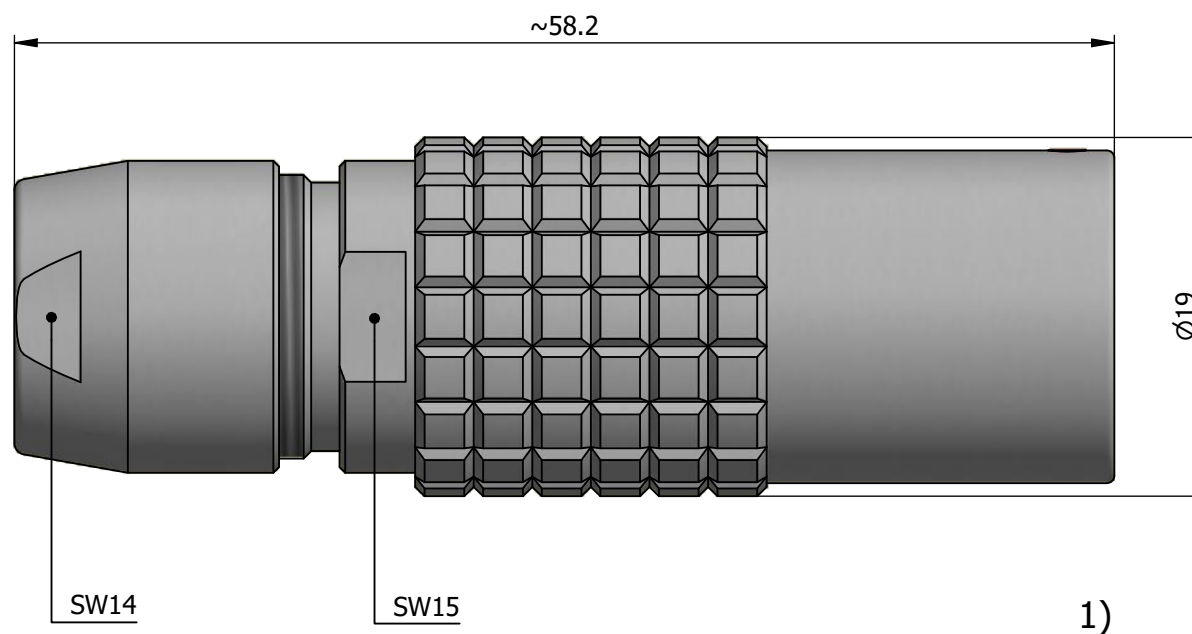

All dimensions are in millimeters (mm)

Alignment Key  
Front View

Insert Configuration  
Rear View

**Note:**

1) This picture is generic and for illustrative purposes only, and may show different keying, materials, colour, finish, and contact configuration. Minor shape or feature variations to actual item may be present.

All additional information are documented on the datasheet (See below link or QR Code)  
[www.lemo.com/pdf/PHG.3B.304.CLLD10.pdf](http://www.lemo.com/pdf/PHG.3B.304.CLLD10.pdf)

Model	Alignment Key	Series	Insert Config.	Housing	Insulator	Contact	Collet Type	Cable Ø	Variant
PHG	.3B	.304	.CLLD	10					