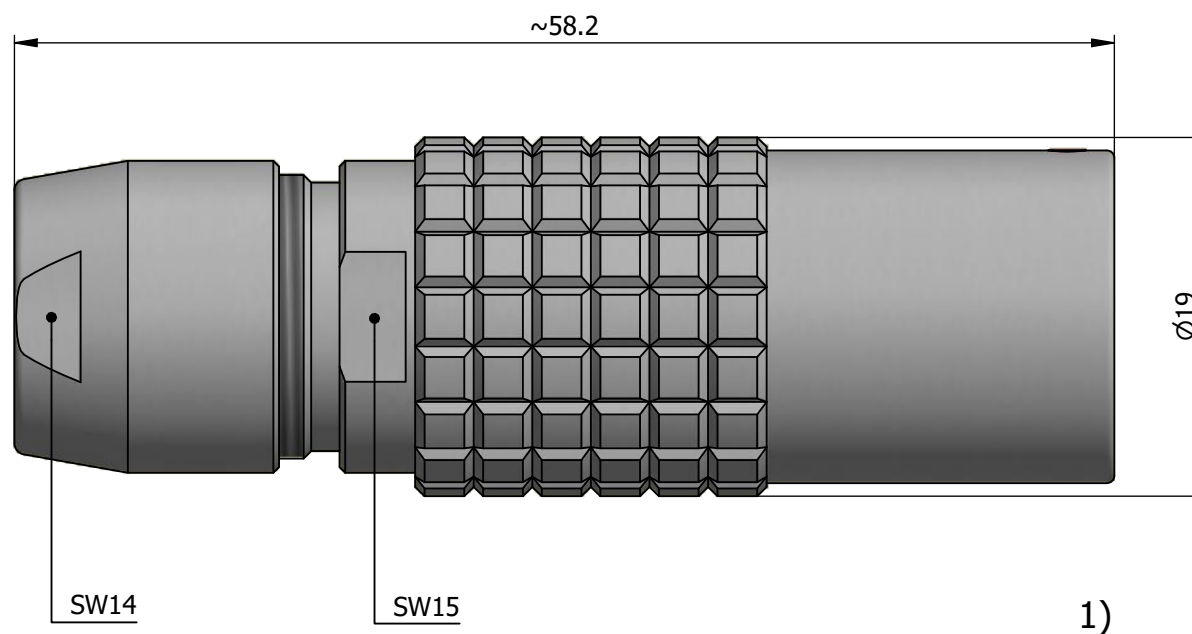

All dimensions are in millimeters (mm)

Alignment Key
Front View

Insert Configuration
Rear View

Note:

1) This picture is generic and for illustrative purposes only, and may show different keying, materials, colour, finish, and contact configuration. Minor shape or feature variations to actual item may be present.

All additional information are documented on the datasheet (See below link or QR Code)
www.lemo.com/pdf/PHG.3B.304.CLLD12.pdf

Model	Alignment Key	Series	Insert Config.	Housing	Insulator	Contact	Collet Type	Cable Ø	Variant
PHG	.3B	.304	.CLLD12						