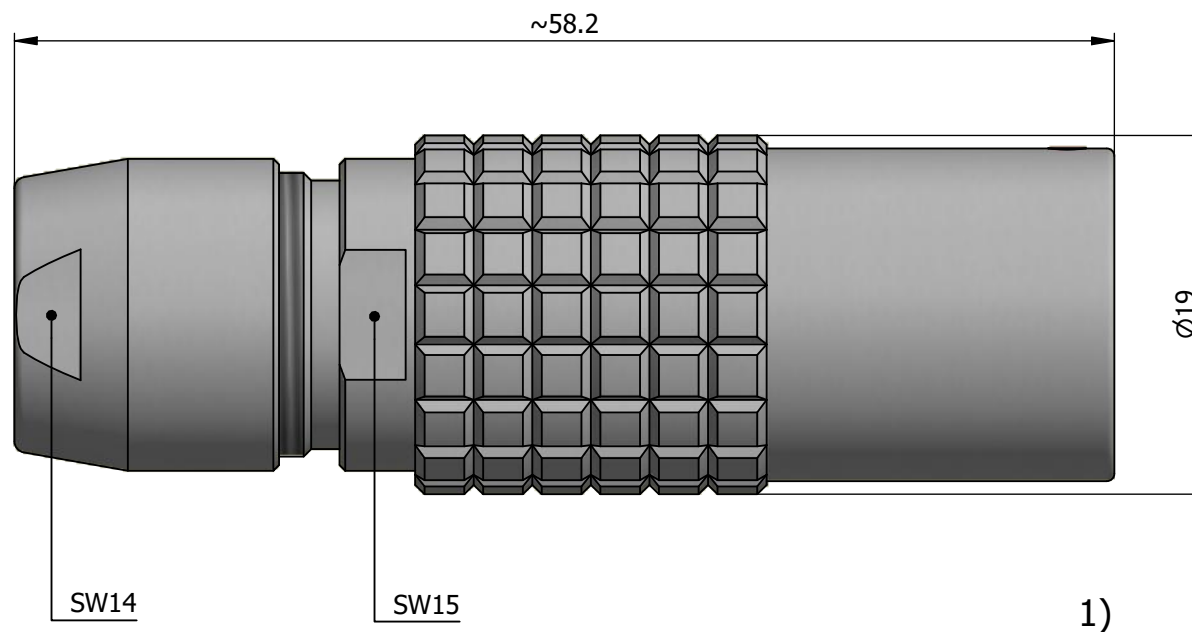

All dimensions are in millimeters (mm)

Alignment Key  
Front View

Insert Configuration  
Rear View

**Note:**

1) This picture is generic and for illustrative purposes only, and may show different keying, materials, colour, finish, and contact configuration. Minor shape or feature variations to actual item may be present.

All additional information are documented on the datasheet (See below link or QR Code)  
[www.lemo.com/pdf/PHG.3B.305.CLLD12.pdf](http://www.lemo.com/pdf/PHG.3B.305.CLLD12.pdf)

Model	Alignment Key	Series	Insert Config.	Housing	Insulator	Contact	Collet Type	Cable Ø	Variant
PHG	.3B	.305	.CLLD	12					