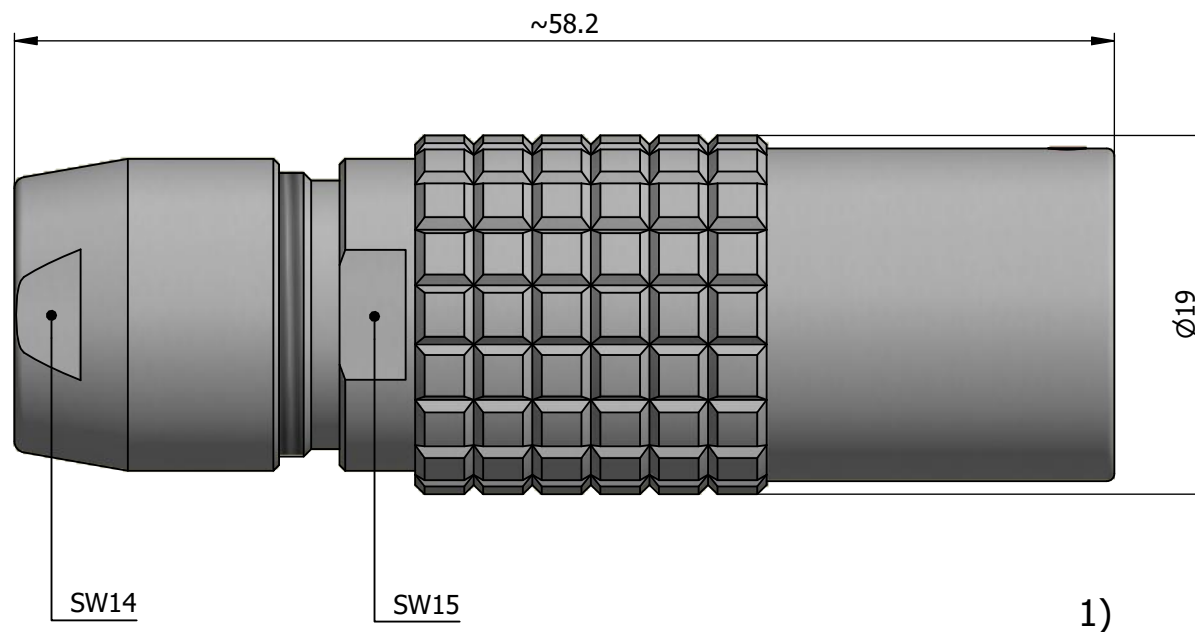

All dimensions are in millimeters (mm)

Alignment Key
Front View

Insert Configuration
Rear View

Note:

1) This picture is generic and for illustrative purposes only, and may show different keying, materials, colour, finish, and contact configuration. Minor shape or feature variations to actual item may be present.

All additional information are documented on the datasheet (See below link or QR Code)
www.lemo.com/pdf/PHG.3B.306.CLLD11.pdf

Model	Alignment Key	Series	Insert Config.	Housing	Insulator	Contact	Collet Type	Cable Ø	Variant
PHG	.3B	.306	.CLLD	11					