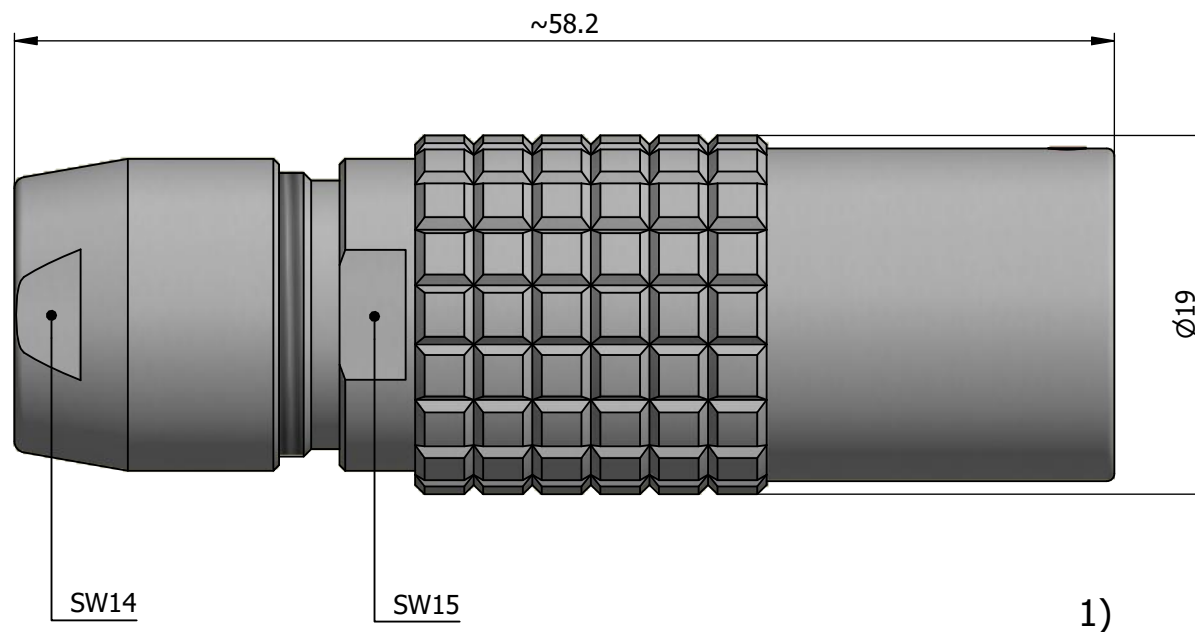

All dimensions are in millimeters (mm)

Alignment Key
Front View

Insert Configuration
Rear View

Note:

1) This picture is generic and for illustrative purposes only, and may show different keying, materials, colour, finish, and contact configuration. Minor shape or feature variations to actual item may be present.

All additional information are documented on the datasheet (See below link or QR Code)
www.lemo.com/pdf/PHG.3B.306.CLLD92.pdf

Model	Alignment Key	Series	Insert Config.	Housing	Insulator	Contact	Collet Type	Cable Ø	Variant
PHG	.3B	.306	.CLLD92						