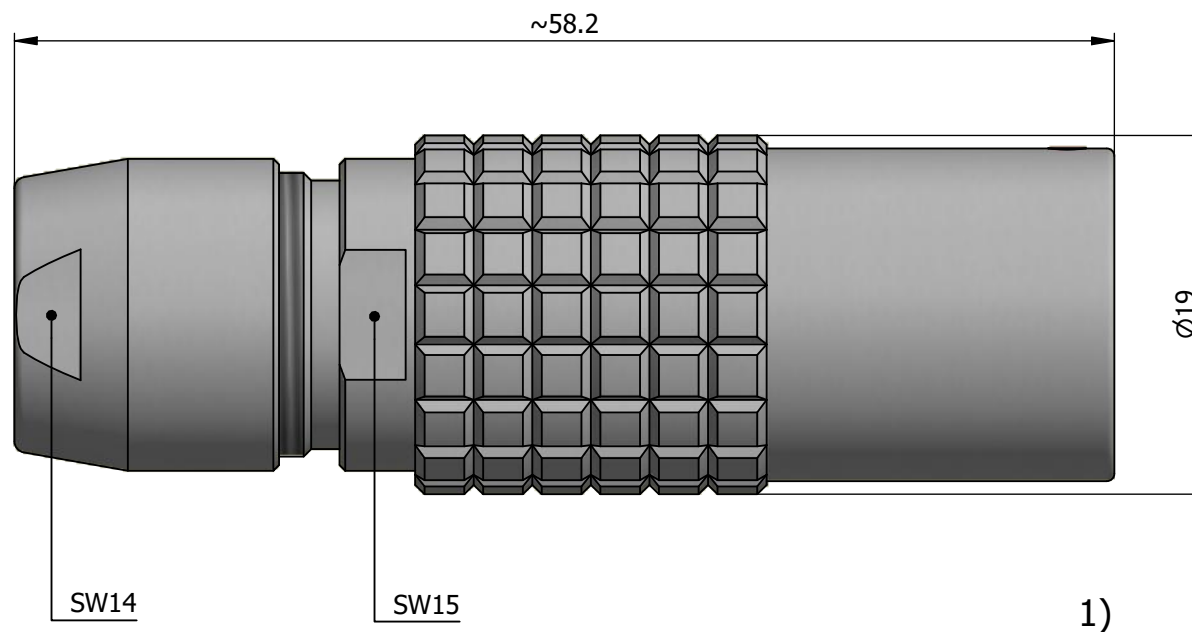

All dimensions are in millimeters (mm)

Alignment Key
Front View

Insert Configuration
Rear View

Note:

1) This picture is generic and for illustrative purposes only, and may show different keying, materials, colour, finish, and contact configuration. Minor shape or feature variations to actual item may be present.

All additional information are documented on the datasheet (See below link or QR Code)
www.lemo.com/pdf/PHG.3B.308.CLLD12.pdf

Model	Alignment Key	Series	Insert Config.	Housing	Insulator	Contact	Collet Type	Cable Ø	Variant
PHG	.3B	.308	.CLLD12						