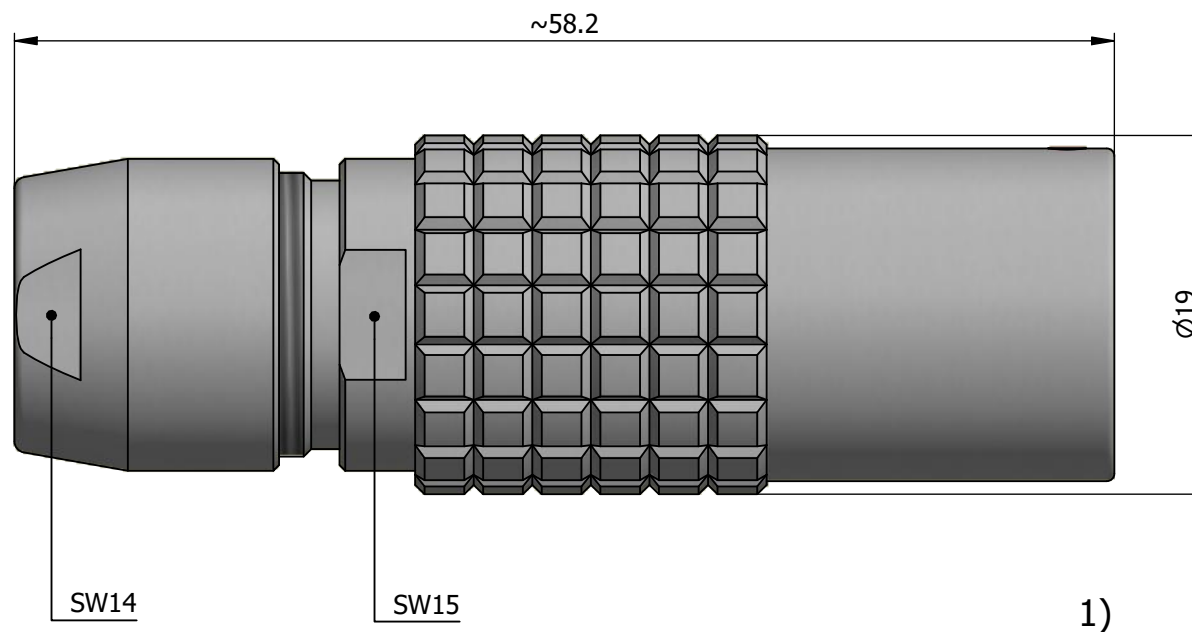

All dimensions are in millimeters (mm)

Alignment Key
Front View

Insert Configuration
Rear View

Note:

1) This picture is generic and for illustrative purposes only, and may show different keying, materials, colour, finish, and contact configuration. Minor shape or feature variations to actual item may be present.

All additional information are documented on the datasheet (See below link or QR Code)
www.lemo.com/pdf/PHG.3B.308.CLLD72.pdf

Model	Alignment Key	Series	Insert Config.	Housing	Insulator	Contact	Collet Type	Cable Ø	Variant
PHG	.3B	.308	.CLLD72						