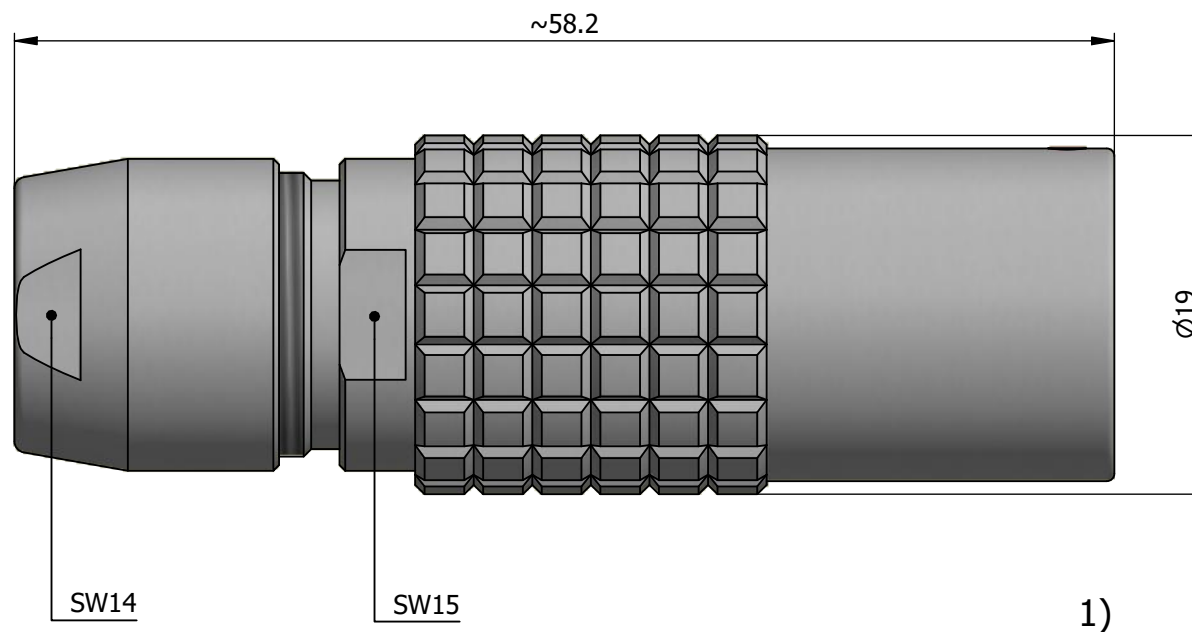

All dimensions are in millimeters (mm)

Alignment Key
Front View

Insert Configuration
Rear View

Note:

1) This picture is generic and for illustrative purposes only, and may show different keying, materials, colour, finish, and contact configuration. Minor shape or feature variations to actual item may be present.

All additional information are documented on the datasheet (See below link or QR Code)
www.lemo.com/pdf/PHG.3B.308.CYMD92.pdf

Model	Alignment Key	Series	Insert Config.	Housing	Insulator	Contact	Collet Type	Cable Ø	Variant
PHG	.3B	.308	.CYMD92						