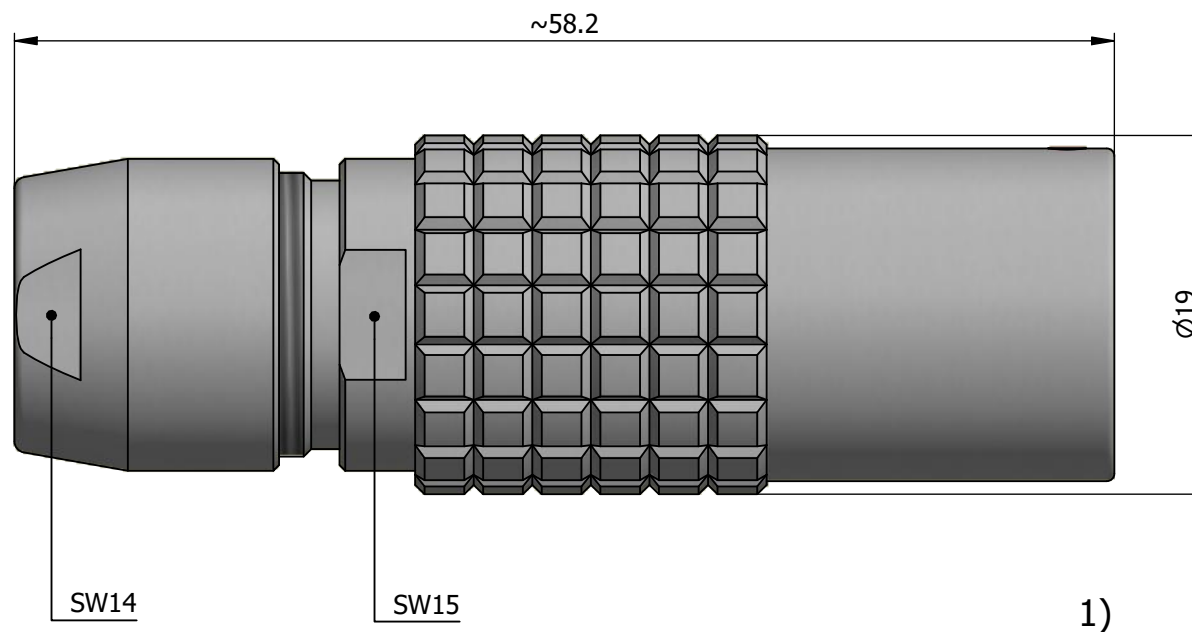

All dimensions are in millimeters (mm)

Alignment Key
Front View

Insert Configuration
Rear View

Note:

1) This picture is generic and for illustrative purposes only, and may show different keying, materials, colour, finish, and contact configuration. Minor shape or feature variations to actual item may be present.

All additional information are documented on the datasheet (See below link or QR Code)
www.lemo.com/pdf/PHG.3B.310.CLLD11.pdf

Model	Alignment Key	Series	Insert Config.	Housing	Insulator	Contact	Collet Type	Cable Ø	Variant
PHG	.3B	.310	.CLLD	11					