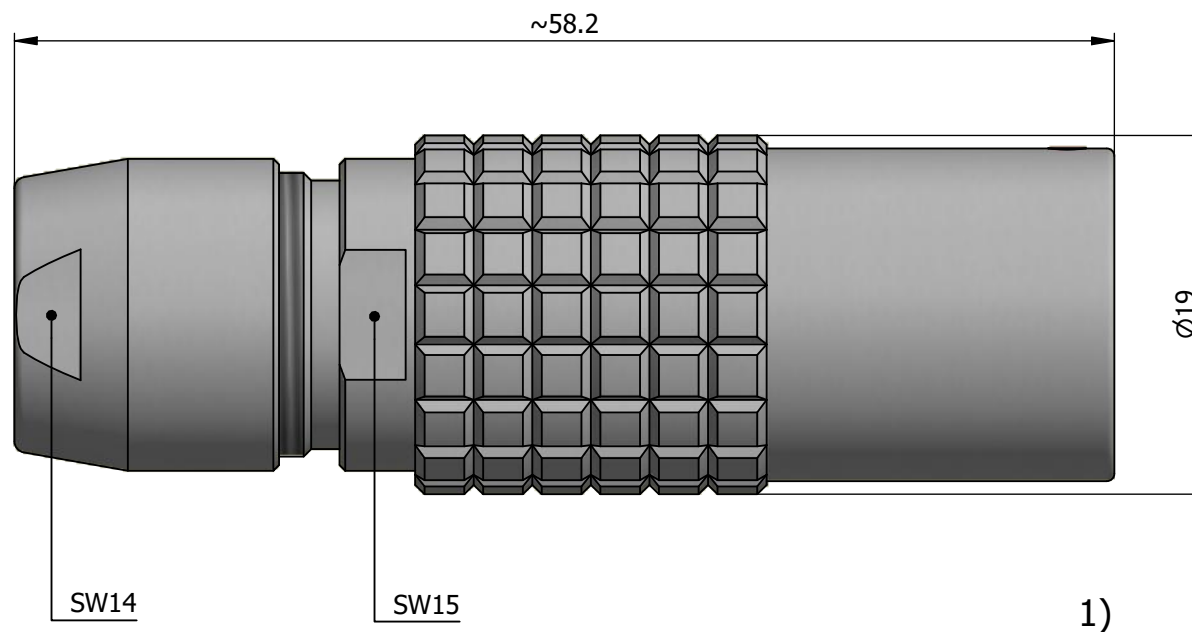

All dimensions are in millimeters (mm)

Alignment Key
Front View

Insert Configuration
Rear View

Note:

1) This picture is generic and for illustrative purposes only, and may show different keying, materials, colour, finish, and contact configuration. Minor shape or feature variations to actual item may be present.

All additional information are documented on the datasheet (See below link or QR Code)
www.lemo.com/pdf/PHG.3B.312.CLLD92.pdf

Model	Alignment Key	Series	Insert Config.	Housing	Insulator	Contact	Collet Type	Cable Ø	Variant
PHG	.3B	.312	.CLLD92						