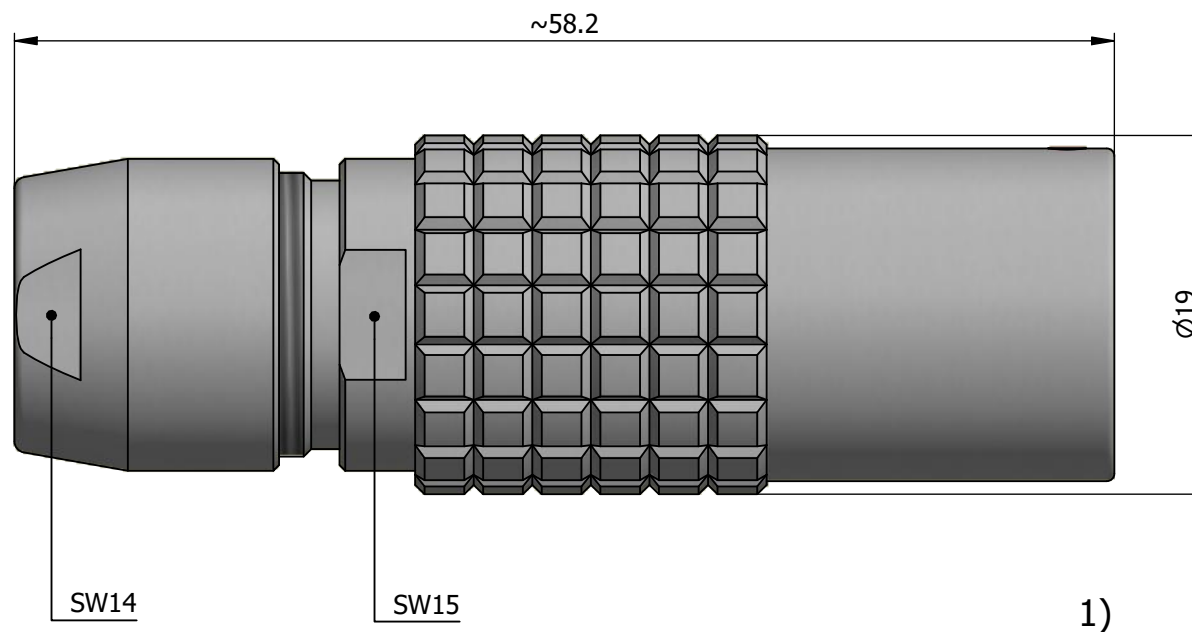

All dimensions are in millimeters (mm)

Alignment Key
Front View

Insert Configuration
Rear View

Note:

1) This picture is generic and for illustrative purposes only, and may show different keying, materials, colour, finish, and contact configuration. Minor shape or feature variations to actual item may be present.

All additional information are documented on the datasheet (See below link or QR Code)
www.lemo.com/pdf/PHG.3B.316.CLLD92.pdf

Model	Alignment Key	Series	Insert Config.	Housing	Insulator	Contact	Collet Type	Cable Ø	Variant
PHG	.3B	.316	.CLLD92						