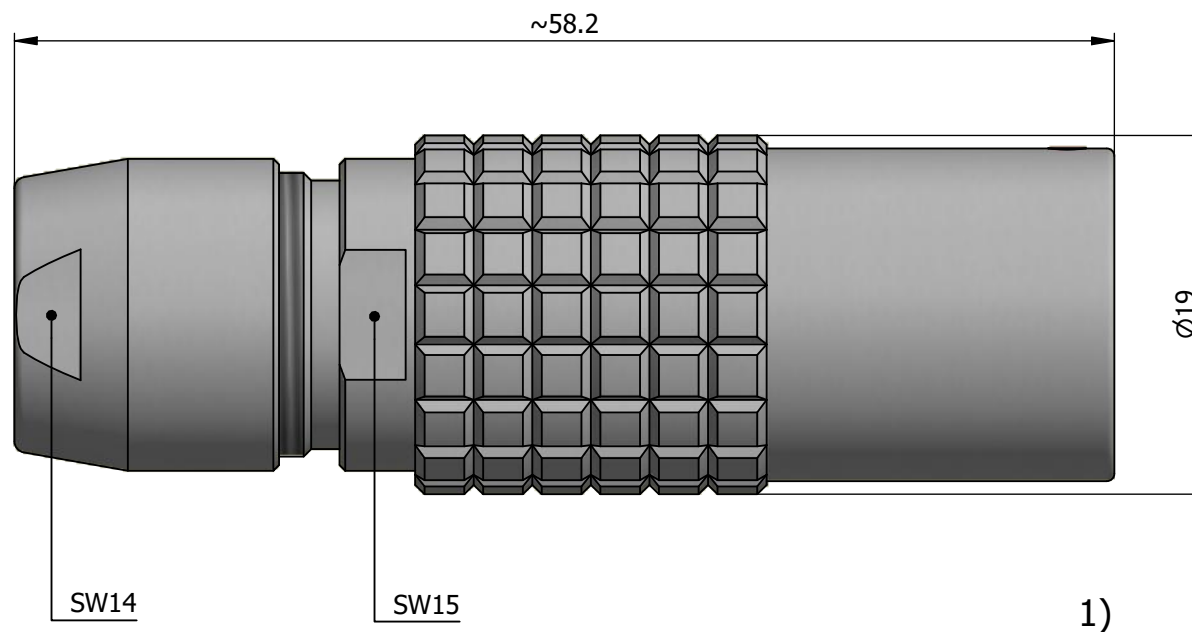

All dimensions are in millimeters (mm)

Alignment Key
Front View

Insert Configuration
Rear View

Note:

1) This picture is generic and for illustrative purposes only, and may show different keying, materials, colour, finish, and contact configuration. Minor shape or feature variations to actual item may be present.

All additional information are documented on the datasheet (See below link or QR Code)
www.lemo.com/pdf/PHG.3B.320.CYMD10.pdf

Model	Alignment Key	Series	Insert Config.	Housing	Insulator	Contact	Collet Type	Cable Ø	Variant
PHG	.3B	.320	.CYMD10						