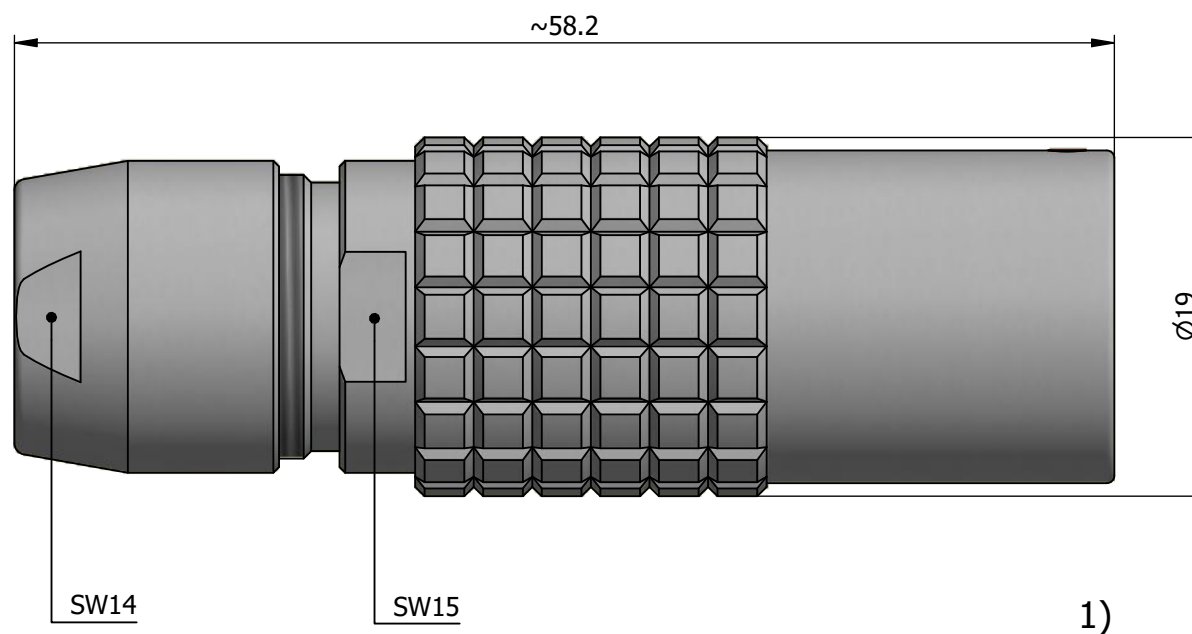

All dimensions are in millimeters (mm)

Alignment Key  
Front View

0°

Insert Configuration  
Rear View

**Note:**

1) This picture is generic and for illustrative purposes only, and may show different keying, materials, colour, finish, and contact configuration. Minor shape or feature variations to actual item may be present.

All additional information are documented on the datasheet (See below link or QR Code)  
[www.lemo.com/pdf/PHG.3B.320.CYMD11.pdf](http://www.lemo.com/pdf/PHG.3B.320.CYMD11.pdf)

Model	Alignment Key	Series	Insert Config.	Housing	Insulator	Contact	Collet Type	Cable Ø	Variant
PHG	.3B	.320	.CYMD11						