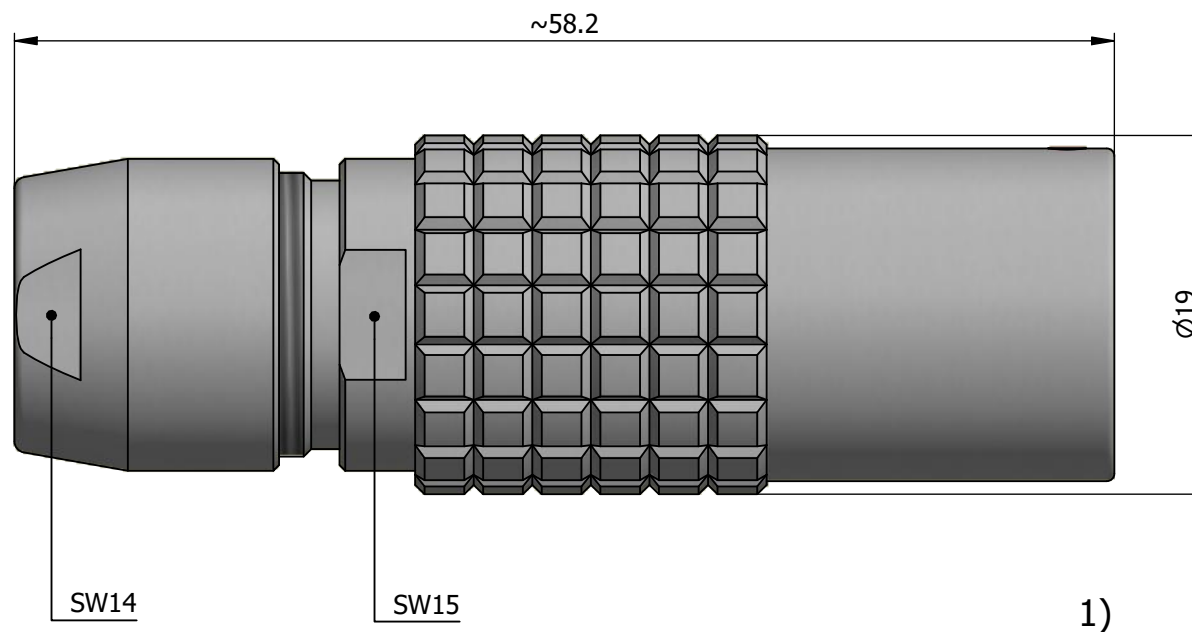

All dimensions are in millimeters (mm)

Alignment Key
Front View

Insert Configuration
Rear View

Note:

1) This picture is generic and for illustrative purposes only, and may show different keying, materials, colour, finish, and contact configuration. Minor shape or feature variations to actual item may be present.

All additional information are documented on the datasheet (See below link or QR Code)
www.lemo.com/pdf/PHG.3B.324.CLLD10.pdf

Model	Alignment Key	Series	Insert Config.	Housing	Insulator	Contact	Collet Type	Cable Ø	Variant
PHG	.3B	.324	.CLLD	10					