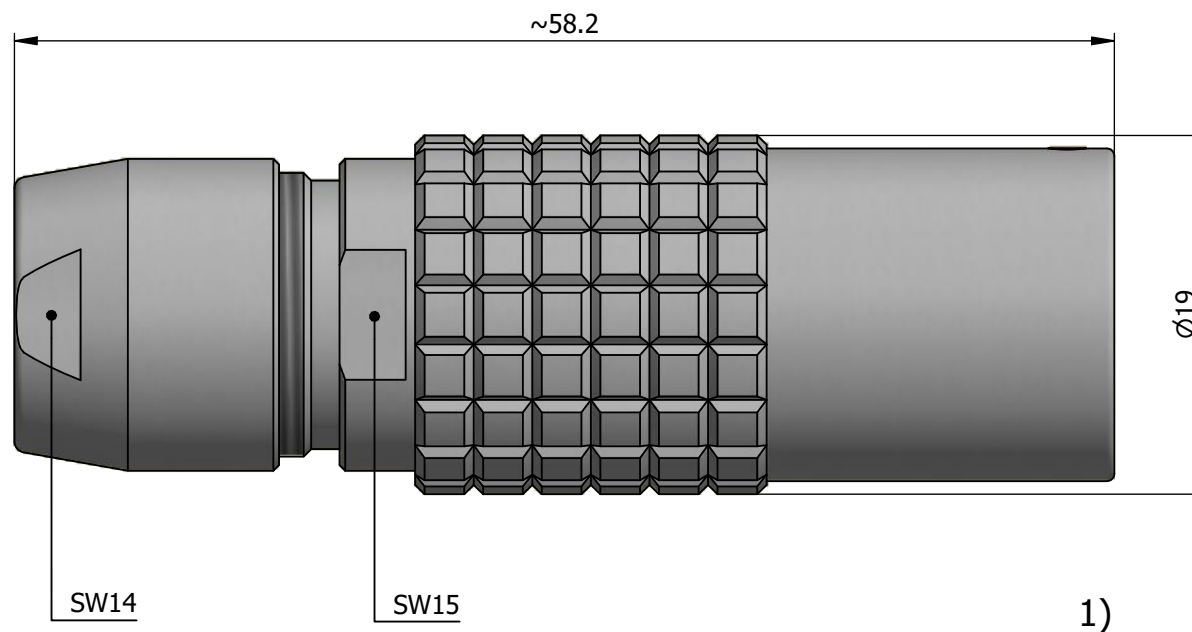

All dimensions are in millimeters (mm)

Alignment Key  
Front View

0°

Insert Configuration  
Rear View

**Note:**

1) This picture is generic and for illustrative purposes only, and may show different keying, materials, colour, finish, and contact configuration. Minor shape or feature variations to actual item may be present.

All additional information are documented on the datasheet (See below link or QR Code)  
[www.lemo.com/pdf/PHG.3B.324.CLLD62.pdf](http://www.lemo.com/pdf/PHG.3B.324.CLLD62.pdf)

Model	Alignment Key	Series	Insert Config.	Housing	Insulator	Contact	Collet Type	Cable Ø	Variant
PHG	.3B	.324	.CLLD62						