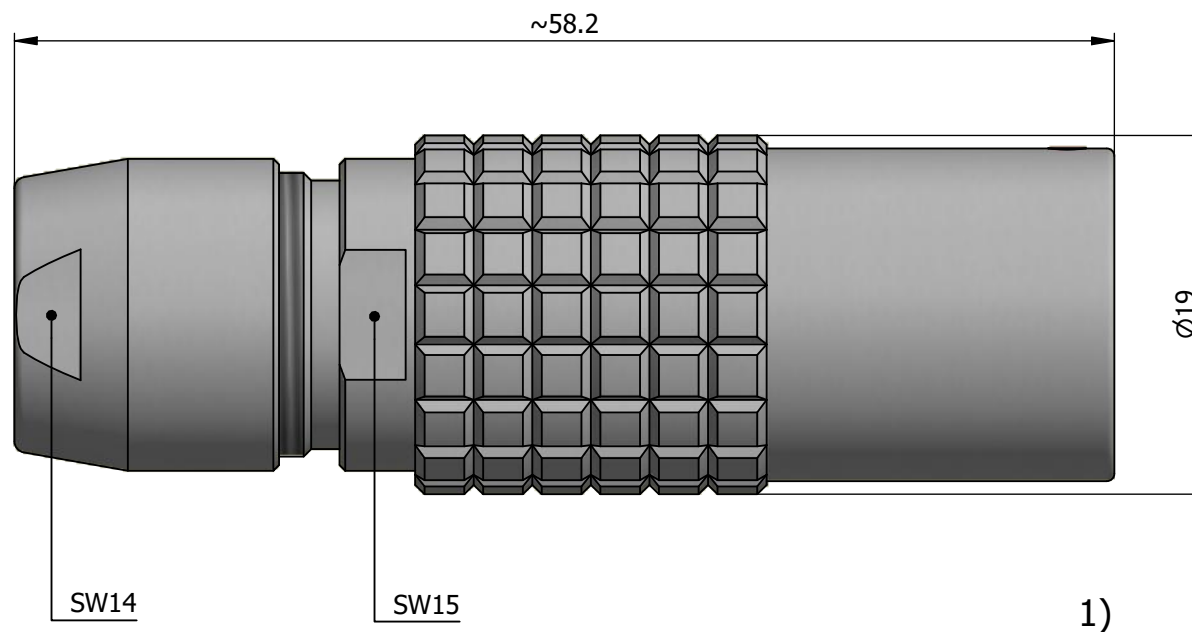

All dimensions are in millimeters (mm)

Alignment Key  
Front View

Insert Configuration  
Rear View

**Note:**

1) This picture is generic and for illustrative purposes only, and may show different keying, materials, colour, finish, and contact configuration. Minor shape or feature variations to actual item may be present.

All additional information are documented on the datasheet (See below link or QR Code)  
[www.lemo.com/pdf/PHG.3B.324.CLLD82.pdf](http://www.lemo.com/pdf/PHG.3B.324.CLLD82.pdf)

Model	Alignment Key	Series	Insert Config.	Housing	Insulator	Contact	Collet Type	Cable Ø	Variant
PHG	.3B	.324	.CLLD82						