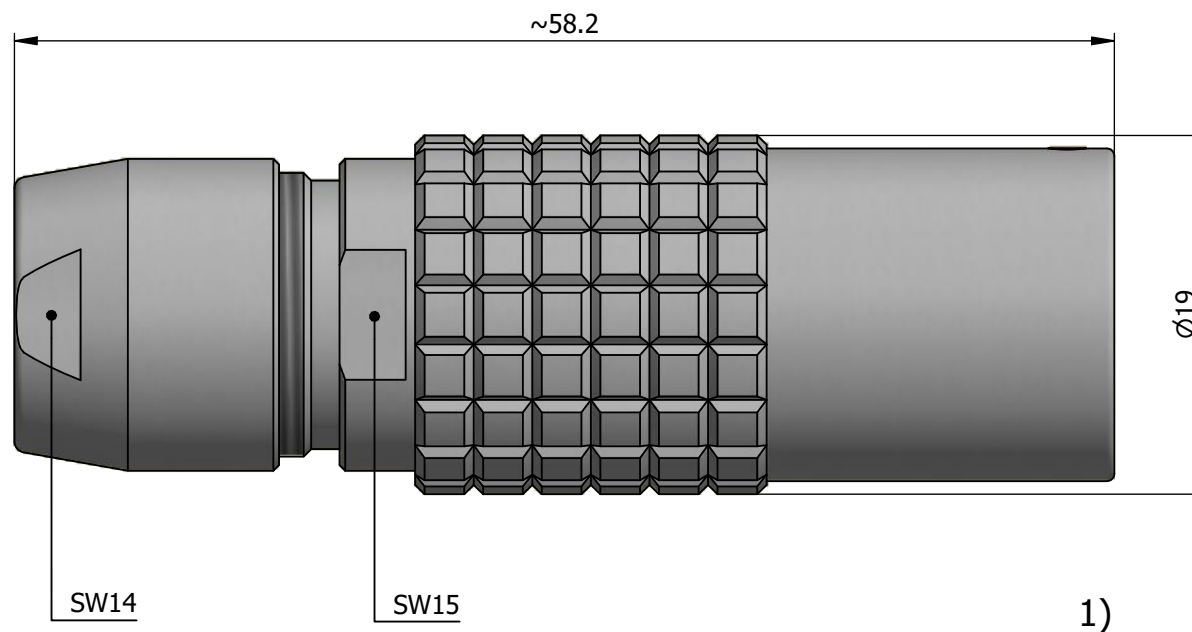

All dimensions are in millimeters (mm)

Alignment Key
Front View

0°

Insert Configuration
Rear View

Note:

1) This picture is generic and for illustrative purposes only, and may show different keying, materials, colour, finish, and contact configuration. Minor shape or feature variations to actual item may be present.

All additional information are documented on the datasheet (See below link or QR Code)
www.lemo.com/pdf/PHG.3B.324.CLLD92.pdf

Model	Alignment Key	Series	Insert Config.	Housing	Insulator	Contact	Collet Type	Cable Ø	Variant
PHG	.3B	.324	.CLLD92						