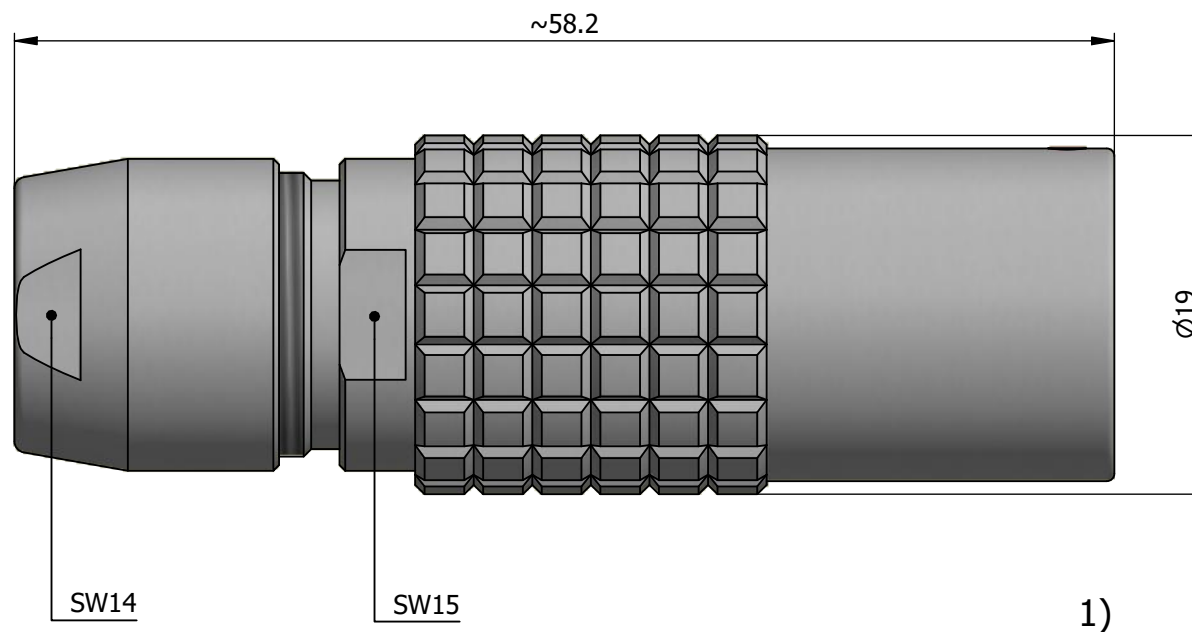

All dimensions are in millimeters (mm)

Alignment Key  
Front View

Insert Configuration  
Rear View

**Note:**

1) This picture is generic and for illustrative purposes only, and may show different keying, materials, colour, finish, and contact configuration. Minor shape or feature variations to actual item may be present.

All additional information are documented on the datasheet (See below link or QR Code)  
[www.lemo.com/pdf/PHG.3B.326.CLLD12.pdf](http://www.lemo.com/pdf/PHG.3B.326.CLLD12.pdf)

Model	Alignment Key	Series	Insert Config.	Housing	Insulator	Contact	Collet Type	Cable Ø	Variant
PHG	.3B	.326	.CLLD	12					