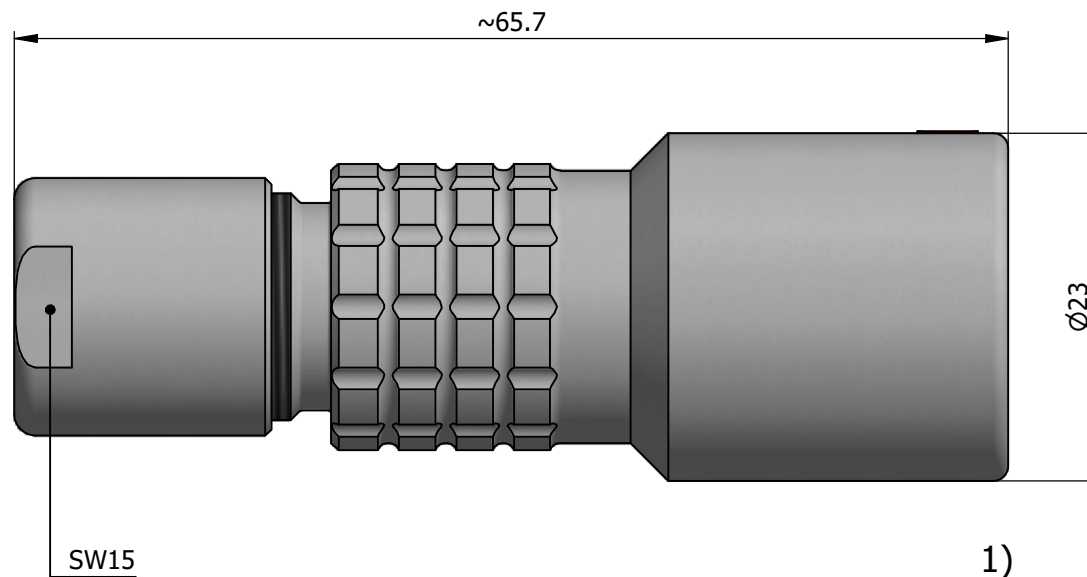

All dimensions are in millimeters (mm)

Alignment Key  
Front View

Insert Configuration  
Rear View

**Note:**

1) This picture is generic and for illustrative purposes only, and may show different keying, materials, colour, finish, and contact configuration. Minor shape or feature variations to actual item may be present.

All additional information are documented on the datasheet (See below link or QR Code)  
[www.lemo.com/pdf/PHG.3K.302.CLLC11.pdf](http://www.lemo.com/pdf/PHG.3K.302.CLLC11.pdf)

Model	Alignment Key	Series	Insert Config.	Housing	Insulator	Contact	Collet Type	Cable Ø	Variant
PHG	.3K	.302	.CLLC11						