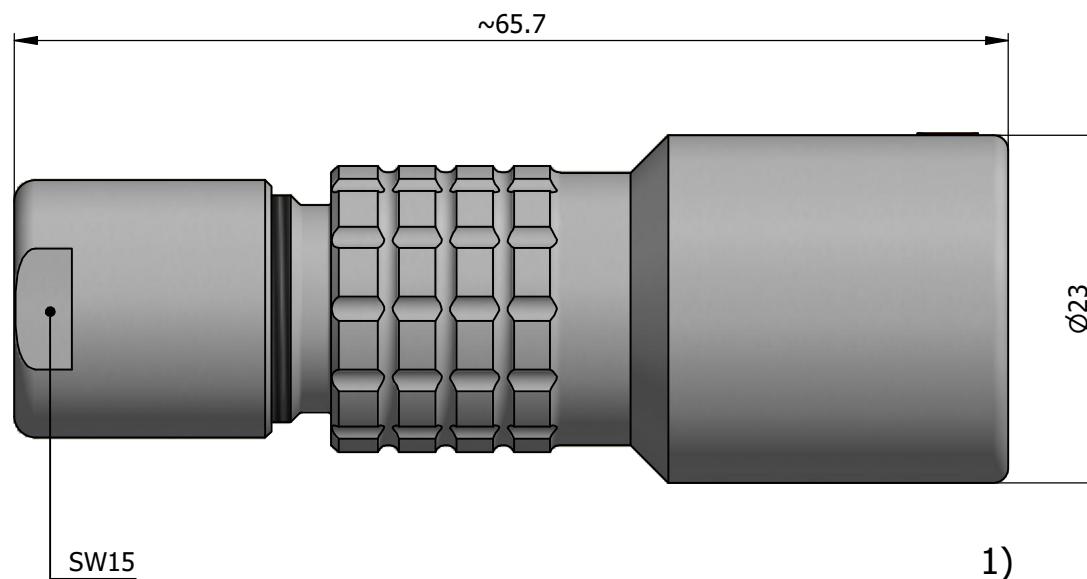

All dimensions are in millimeters (mm)

Alignment Key  
Front View

Insert Configuration  
Rear View

**Note:**

1) This picture is generic and for illustrative purposes only, and may show different keying, materials, colour, finish, and contact configuration. Minor shape or feature variations to actual item may be present.

All additional information are documented on the datasheet (See below link or QR Code)  
[www.lemo.com/pdf/PHG.3K.303.CLLC11E.pdf](http://www.lemo.com/pdf/PHG.3K.303.CLLC11E.pdf)

Model	Alignment Key	Series	Insert Config.	Housing	Insulator	Contact	Collet Type	Cable Ø	Variant
PHG	.3K	.303	.CLLC	11E					