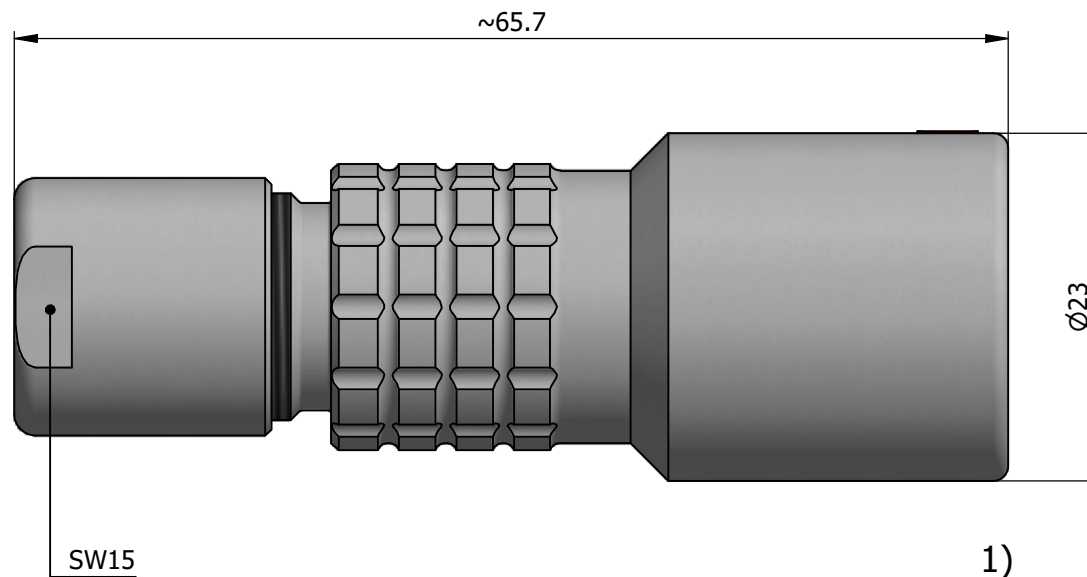

All dimensions are in millimeters (mm)

Alignment Key
Front View

Insert Configuration
Rear View

Note:

1) This picture is generic and for illustrative purposes only, and may show different keying, materials, colour, finish, and contact configuration. Minor shape or feature variations to actual item may be present.

All additional information are documented on the datasheet (See below link or QR Code)
www.lemo.com/pdf/PHG.3K.303.CLLC75.pdf

Model	Alignment Key	Series	Insert Config.	Housing	Insulator	Contact	Collet Type	Cable Ø	Variant
PHG	.3K	.303	.CLLC75						