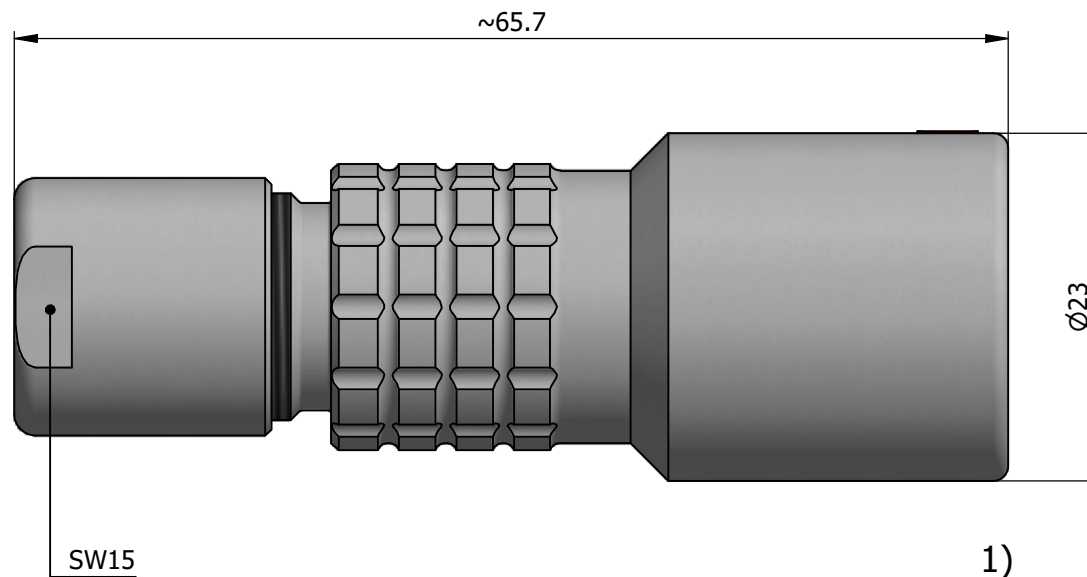

All dimensions are in millimeters (mm)

Alignment Key
Front View

Insert Configuration
Rear View

Note:

1) This picture is generic and for illustrative purposes only, and may show different keying, materials, colour, finish, and contact configuration. Minor shape or feature variations to actual item may be present.

All additional information are documented on the datasheet (See below link or QR Code)
www.lemo.com/pdf/PHG.3K.304.CLLC70.pdf

Model	Alignment Key	Series	Insert Config.	Housing	Insulator	Contact	Collet Type	Cable Ø	Variant
PHG	.3K	.304	.CLLC70						