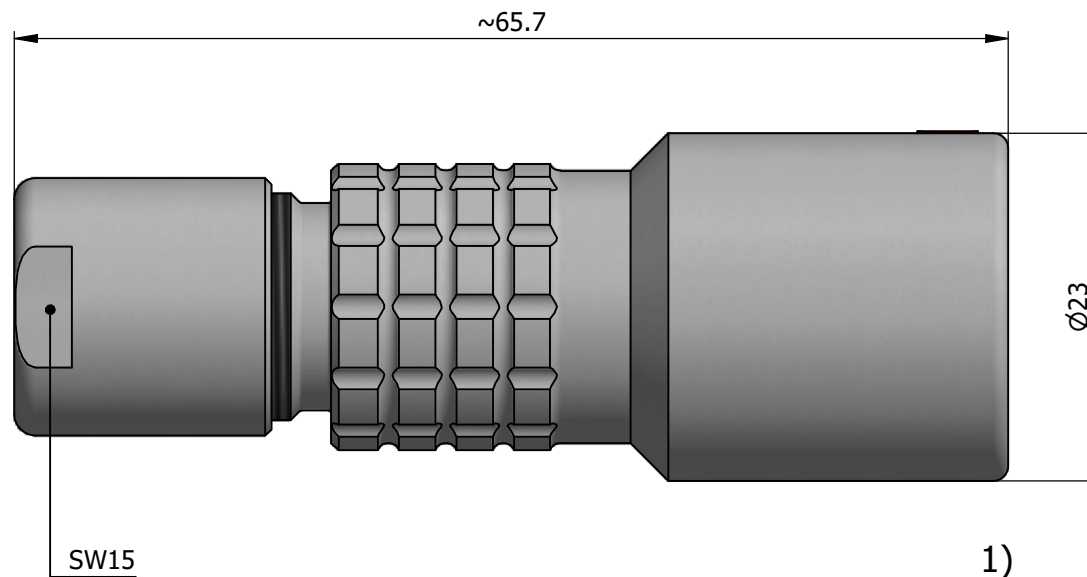

All dimensions are in millimeters (mm)

Alignment Key  
Front View

Insert Configuration  
Rear View

**Note:**

1) This picture is generic and for illustrative purposes only, and may show different keying, materials, colour, finish, and contact configuration. Minor shape or feature variations to actual item may be present.

All additional information are documented on the datasheet (See below link or QR Code)  
[www.lemo.com/pdf/PHG.3K.305.CLLC10.pdf](http://www.lemo.com/pdf/PHG.3K.305.CLLC10.pdf)

Model	Alignment Key	Series	Insert Config.	Housing	Insulator	Contact	Collet Type	Cable Ø	Variant
PHG	.3K	.305	.CLLC10						