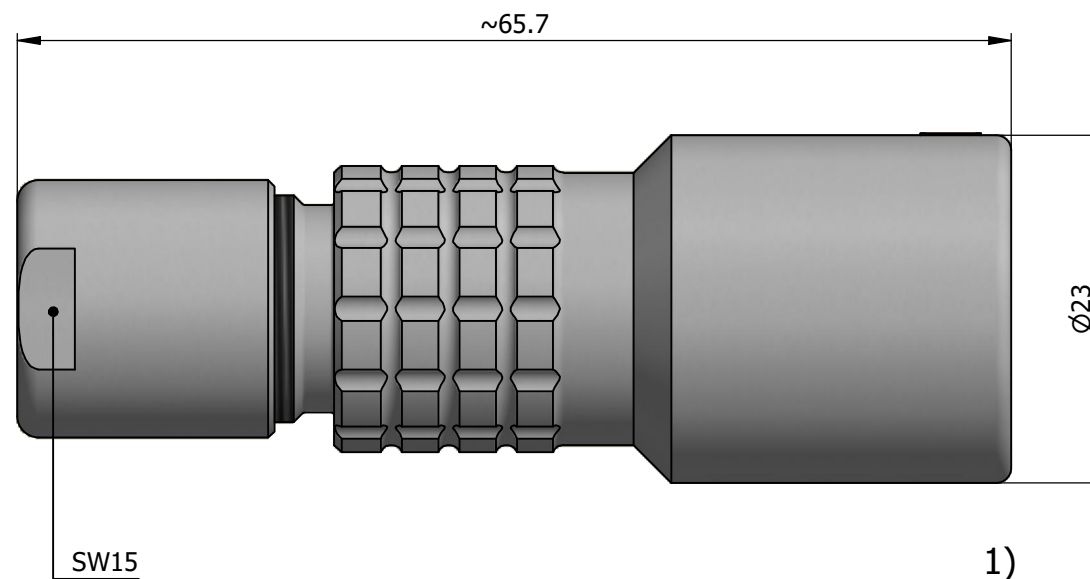

All dimensions are in millimeters (mm)

Alignment Key
Front View

Insert Configuration
Rear View

Note:

1) This picture is generic and for illustrative purposes only, and may show different keying, materials, colour, finish, and contact configuration. Minor shape or feature variations to actual item may be present.

All additional information are documented on the datasheet (See below link or QR Code)
www.lemo.com/pdf/PHG.3K.305.CLLC90.pdf

Model	Alignment Key	Series	Insert Config.	Housing	Insulator	Contact	Collet Type	Cable Ø	Variant
PHG	.3K	.305	.CLLC90						