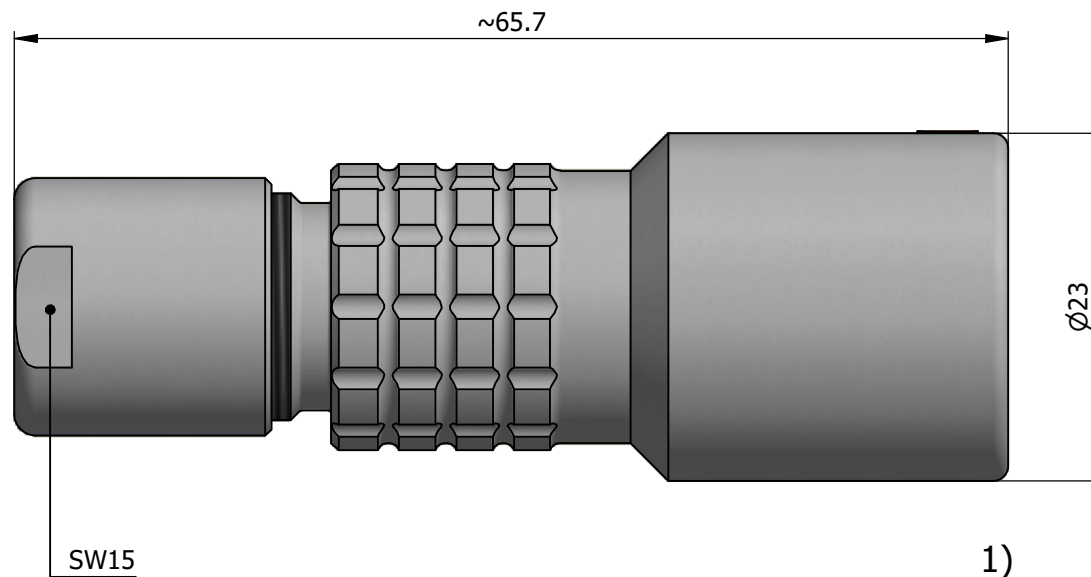

All dimensions are in millimeters (mm)

Alignment Key
Front View

Insert Configuration
Rear View

Note:

1) This picture is generic and for illustrative purposes only, and may show different keying, materials, colour, finish, and contact configuration. Minor shape or feature variations to actual item may be present.

All additional information are documented on the datasheet (See below link or QR Code)
www.lemo.com/pdf/PHG.3K.308.CLLC11.pdf

Model	Alignment Key	Series	Insert Config.	Housing	Insulator	Contact	Collet Type	Cable Ø	Variant
PHG	.3K	.308	.CLLC11						