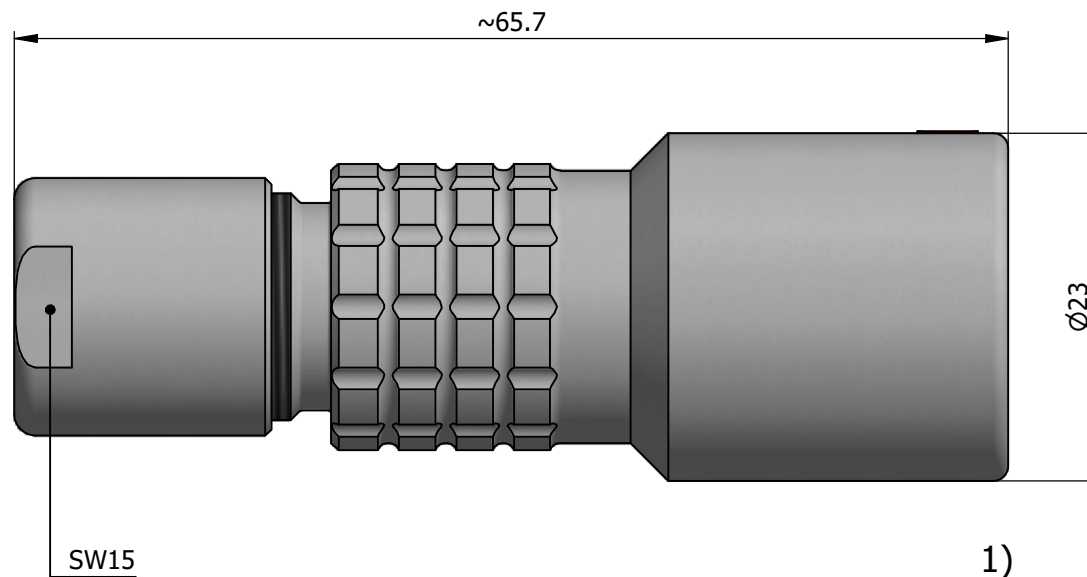

All dimensions are in millimeters (mm)

Alignment Key  
Front View

Insert Configuration  
Rear View

**Note:**

1) This picture is generic and for illustrative purposes only, and may show different keying, materials, colour, finish, and contact configuration. Minor shape or feature variations to actual item may be present.

All additional information are documented on the datasheet (See below link or QR Code)  
[www.lemo.com/pdf/PHG.3K.308.CLLC95.pdf](http://www.lemo.com/pdf/PHG.3K.308.CLLC95.pdf)

Model	Alignment Key	Series	Insert Config.	Housing	Insulator	Contact	Collet Type	Cable Ø	Variant
PHG	.3K	.308	.CLLC95						