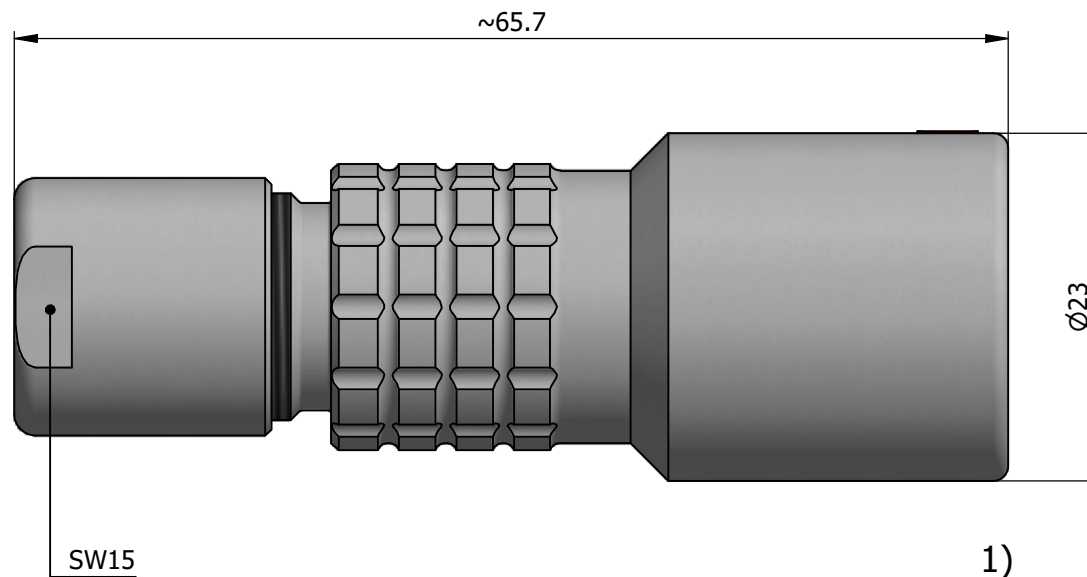

All dimensions are in millimeters (mm)

Alignment Key
Front View

Insert Configuration
Rear View

Note:

1) This picture is generic and for illustrative purposes only, and may show different keying, materials, colour, finish, and contact configuration. Minor shape or feature variations to actual item may be present.

All additional information are documented on the datasheet (See below link or QR Code)
www.lemo.com/pdf/PHG.3K.308.CYMC11.pdf

Model	Alignment Key	Series	Insert Config.	Housing	Insulator	Contact	Collet Type	Cable Ø	Variant
PHG	.3K	.308	.CYMC11						