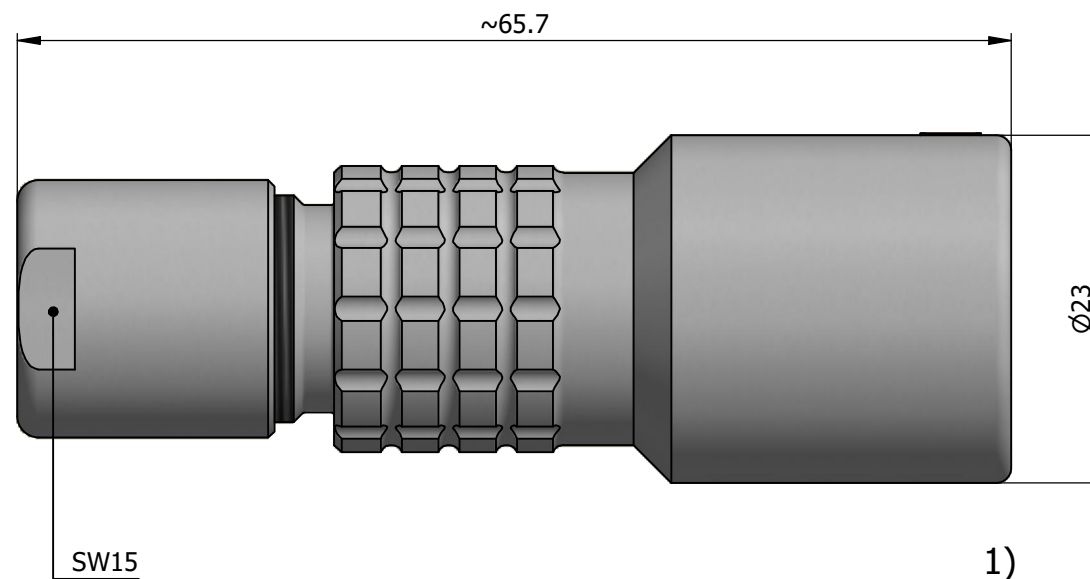

All dimensions are in millimeters (mm)

Alignment Key
Front View

Insert Configuration
Rear View

Note:

1) This picture is generic and for illustrative purposes only, and may show different keying, materials, colour, finish, and contact configuration. Minor shape or feature variations to actual item may be present.

All additional information are documented on the datasheet (See below link or QR Code)
www.lemo.com/pdf/PHG.3K.308.CYPC90.pdf

Model	Alignment Key	Series	Insert Config.	Housing	Insulator	Contact	Collet Type	Cable Ø	Variant
PHG	.3K	.308	.CYPC90						