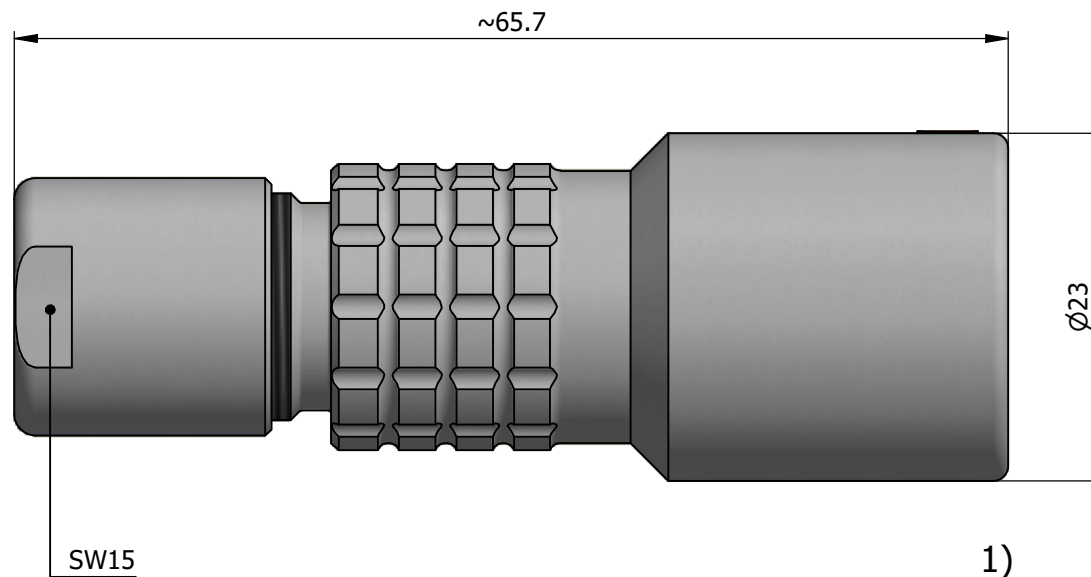

All dimensions are in millimeters (mm)

Alignment Key  
Front View

Insert Configuration  
Rear View

**Note:**

1) This picture is generic and for illustrative purposes only, and may show different keying, materials, colour, finish, and contact configuration. Minor shape or feature variations to actual item may be present.

All additional information are documented on the datasheet (See below link or QR Code)  
[www.lemo.com/pdf/PHG.3K.308.LYMC50T.pdf](http://www.lemo.com/pdf/PHG.3K.308.LYMC50T.pdf)

Model	Alignment Key	Series	Insert Config.	Housing	Insulator	Contact	Collet Type	Cable Ø	Variant
PHG	.3K	.308	.LYMC50T						