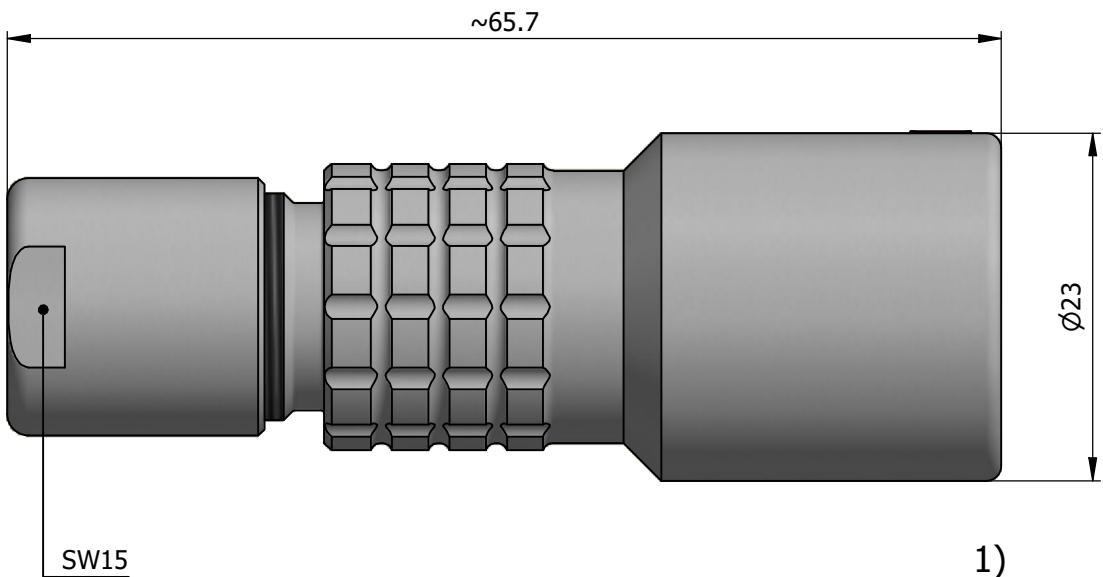

All dimensions are in millimeters (mm)

Alignment Key
Front View

Insert Configuration
Rear View

Note:

1) This picture is generic and for illustrative purposes only, and may show different keying, materials, colour, finish, and contact configuration. Minor shape or feature variations to actual item may be present.

All additional information are documented on the datasheet (See below link or QR Code)
www.lemo.com/pdf/PHG.3K.312.CLLC65.pdf

Model	Alignment Key	Series	Insert Config.	Housing	Insulator	Contact	Collet Type	Cable Ø	Variant
PHG	.3K	.312	.CLLC65						