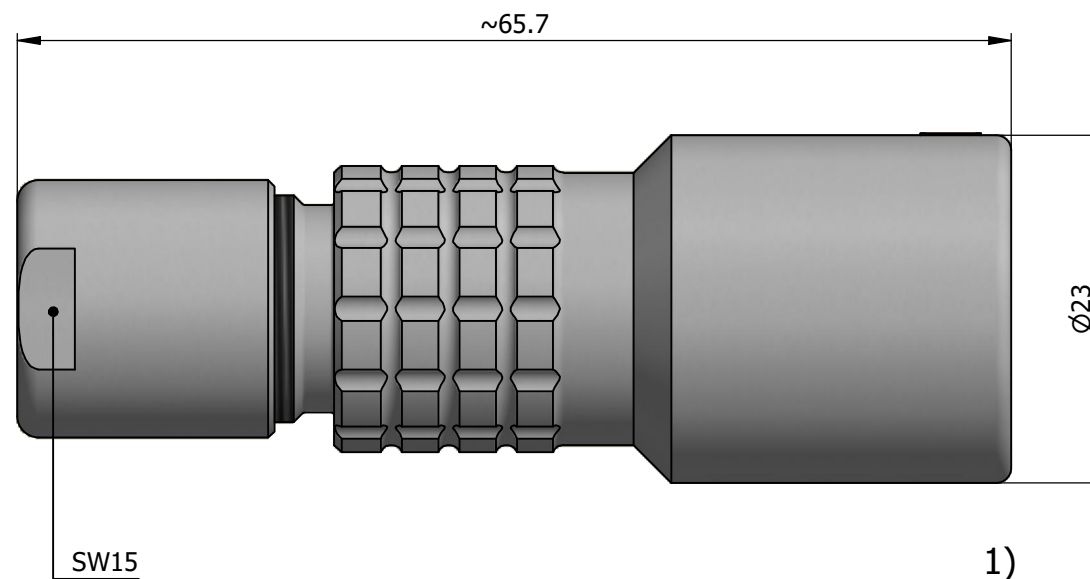

All dimensions are in millimeters (mm)

Alignment Key
Front View

Insert Configuration
Rear View

Note:

1) This picture is generic and for illustrative purposes only, and may show different keying, materials, colour, finish, and contact configuration. Minor shape or feature variations to actual item may be present.

All additional information are documented on the datasheet (See below link or QR Code)
www.lemo.com/pdf/PHG.3K.316.CLLC11.pdf

Model	Alignment Key	Series	Insert Config.	Housing	Insulator	Contact	Collet Type	Cable Ø	Variant
PHG	.3K	.316	.CLLC11						