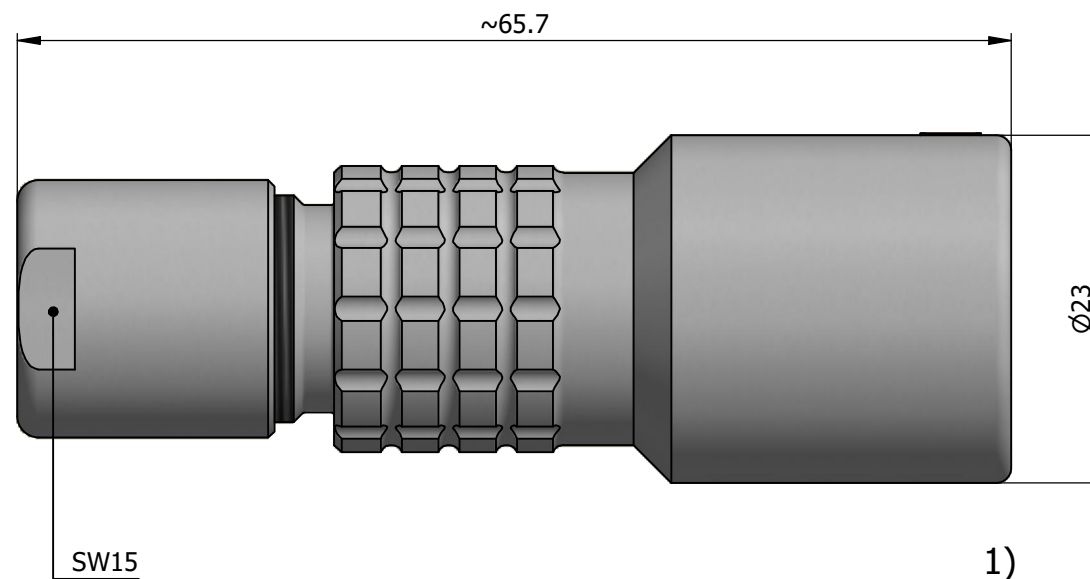

All dimensions are in millimeters (mm)

Alignment Key  
Front View

Insert Configuration  
Rear View

**Note:**

1) This picture is generic and for illustrative purposes only, and may show different keying, materials, colour, finish, and contact configuration. Minor shape or feature variations to actual item may be present.

All additional information are documented on the datasheet (See below link or QR Code)  
[www.lemo.com/pdf/PHG.3K.316.CLLC50.pdf](http://www.lemo.com/pdf/PHG.3K.316.CLLC50.pdf)

Model	Alignment Key	Series	Insert Config.	Housing	Insulator	Contact	Collet Type	Cable Ø	Variant
PHG	.3K	.316	.CLLC50						