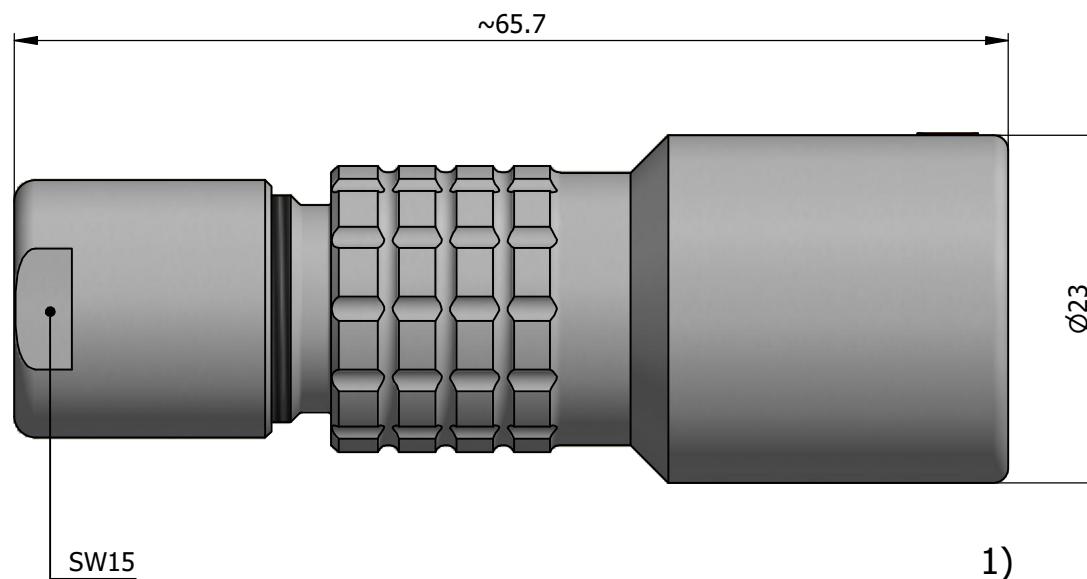

All dimensions are in millimeters (mm)

Alignment Key
Front View

Insert Configuration
Rear View

Note:

1) This picture is generic and for illustrative purposes only, and may show different keying, materials, colour, finish, and contact configuration. Minor shape or feature variations to actual item may be present.

All additional information are documented on the datasheet (See below link or QR Code)
www.lemo.com/pdf/PHG.3K.320.CLLC60.pdf

Model	Alignment Key	Series	Insert Config.	Housing	Insulator	Contact	Collet Type	Cable Ø	Variant
PHG	.3K	.320	.CLLC60						