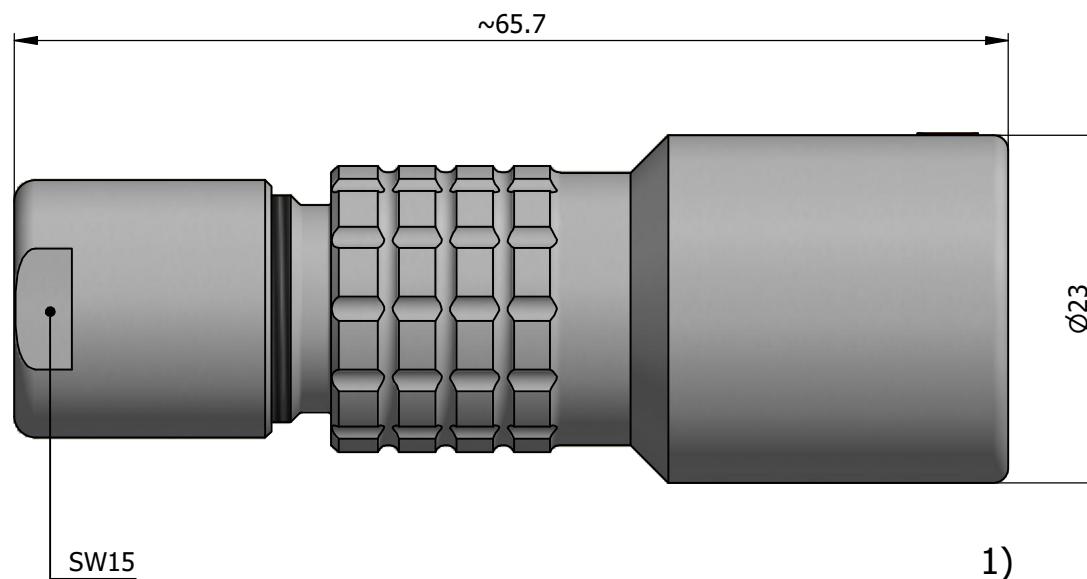

All dimensions are in millimeters (mm)

Alignment Key  
Front View

Insert Configuration  
Rear View

**Note:**

1) This picture is generic and for illustrative purposes only, and may show different keying, materials, colour, finish, and contact configuration. Minor shape or feature variations to actual item may be present.

All additional information are documented on the datasheet (See below link or QR Code)  
[www.lemo.com/pdf/PHG.3K.320.CYMC95.pdf](http://www.lemo.com/pdf/PHG.3K.320.CYMC95.pdf)

Model	Alignment Key	Series	Insert Config.	Housing	Insulator	Contact	Collet Type	Cable Ø	Variant
PHG	.3K	.320	.CYMC95						