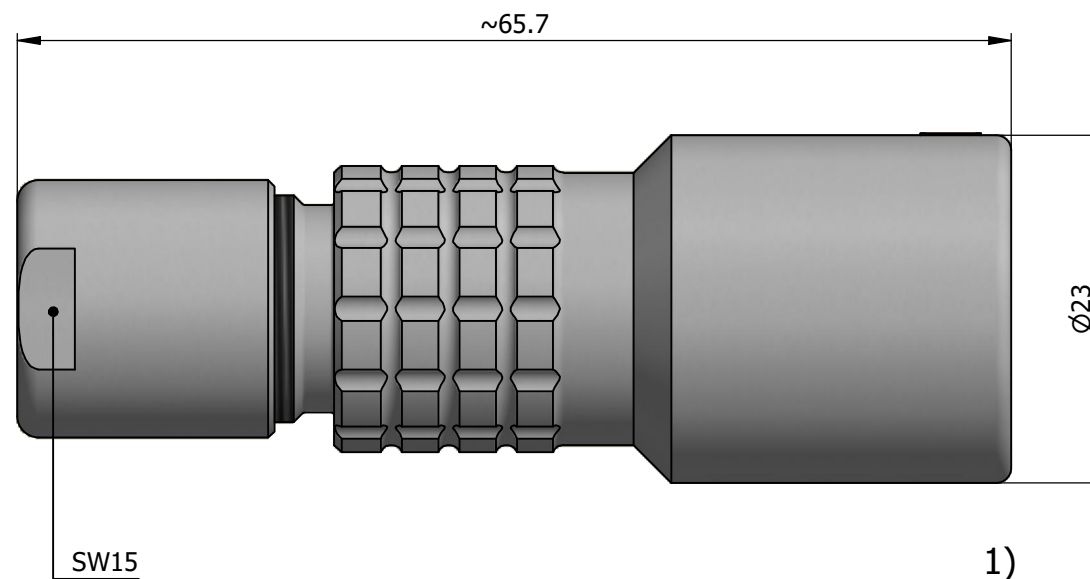

All dimensions are in millimeters (mm)

Alignment Key
Front View

Insert Configuration
Rear View

Note:

1) This picture is generic and for illustrative purposes only, and may show different keying, materials, colour, finish, and contact configuration. Minor shape or feature variations to actual item may be present.

All additional information are documented on the datasheet (See below link or QR Code)
www.lemo.com/pdf/PHG.3K.320.CYMC95E.pdf

Model	Alignment Key	Series	Insert Config.	Housing	Insulator	Contact	Collet Type	Cable Ø	Variant
PHG	.3K	.320	.CYMC95E						