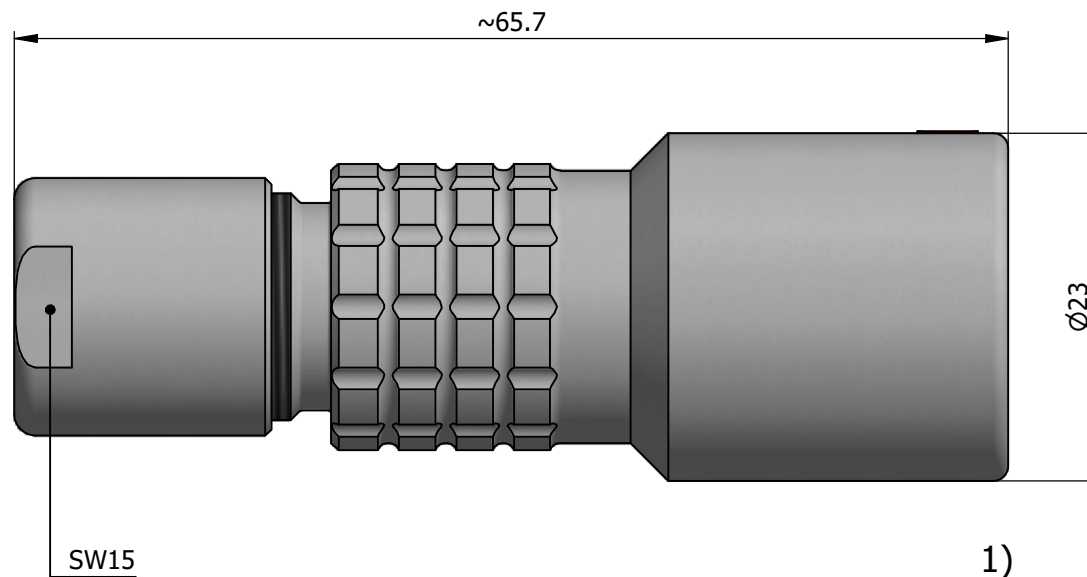

All dimensions are in millimeters (mm)

Alignment Key
Front View

Insert Configuration
Rear View

Note:

1) This picture is generic and for illustrative purposes only, and may show different keying, materials, colour, finish, and contact configuration. Minor shape or feature variations to actual item may be present.

All additional information are documented on the datasheet (See below link or QR Code)
www.lemo.com/pdf/PHG.3K.322.CLLC80.pdf

Model	Alignment Key	Series	Insert Config.	Housing	Insulator	Contact	Collet Type	Cable Ø	Variant
PHG	.3K	.322	.CLLC80						