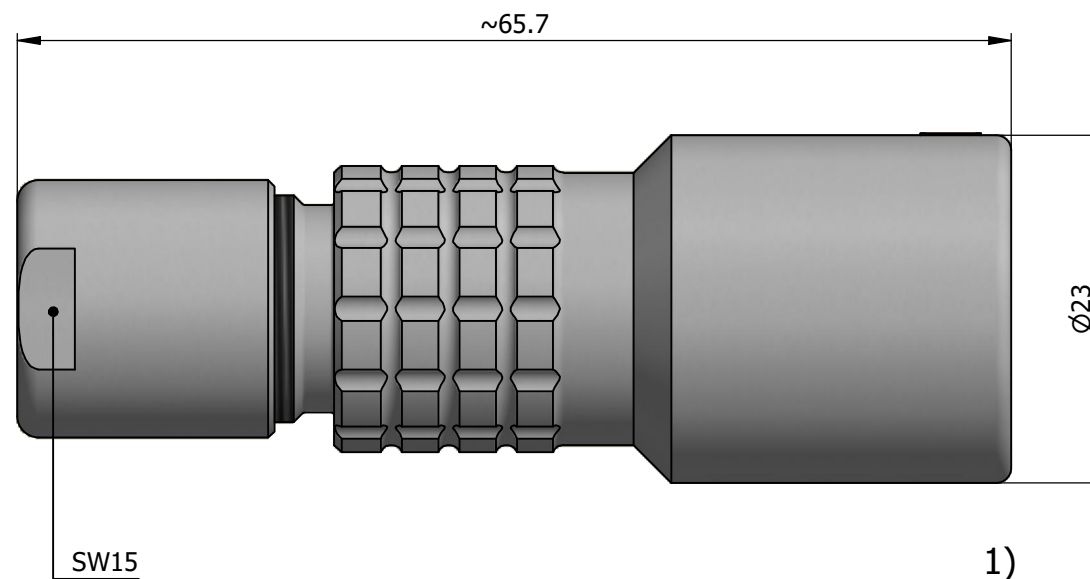

All dimensions are in millimeters (mm)

Alignment Key
Front View

Insert Configuration
Rear View

Note:

1) This picture is generic and for illustrative purposes only, and may show different keying, materials, colour, finish, and contact configuration. Minor shape or feature variations to actual item may be present.

All additional information are documented on the datasheet (See below link or QR Code)
www.lemo.com/pdf/PHG.3K.324.CLLC10.pdf

Model	Alignment Key	Series	Insert Config.	Housing	Insulator	Contact	Collet Type	Cable Ø	Variant
PHG	.3K	.324	.CLLC10						