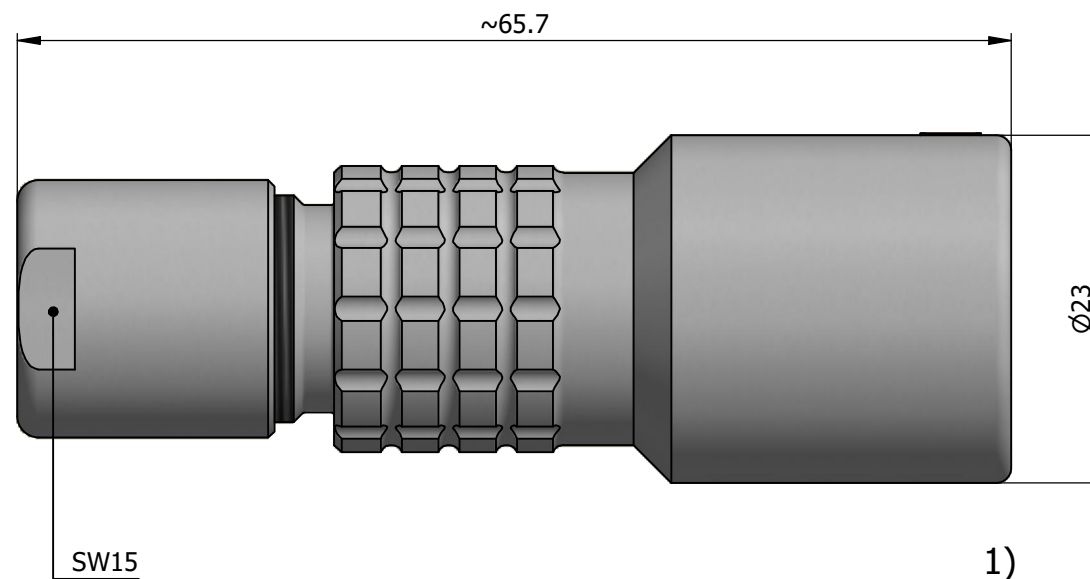

All dimensions are in millimeters (mm)

Alignment Key  
Front View

Insert Configuration  
Rear View

**Note:**

1) This picture is generic and for illustrative purposes only, and may show different keying, materials, colour, finish, and contact configuration. Minor shape or feature variations to actual item may be present.

All additional information are documented on the datasheet (See below link or QR Code)  
[www.lemo.com/pdf/PHG.3K.324.CLLC90.pdf](http://www.lemo.com/pdf/PHG.3K.324.CLLC90.pdf)

Model	Alignment Key	Series	Insert Config.	Housing	Insulator	Contact	Collet Type	Cable Ø	Variant
PHG	.3K	.324	.CLLC90						