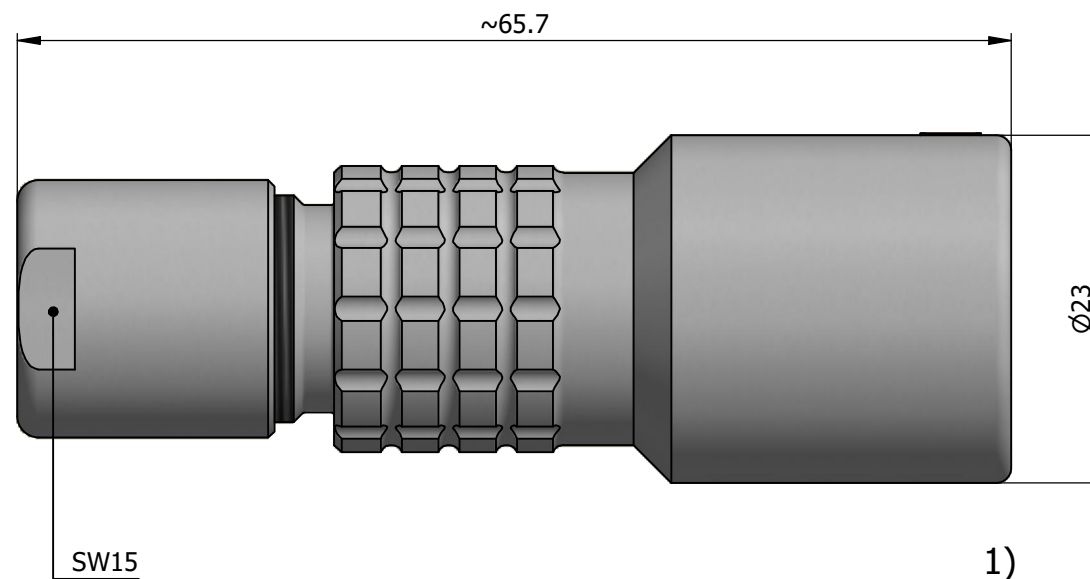

All dimensions are in millimeters (mm)

Alignment Key
Front View

Insert Configuration
Rear View

Note:

1) This picture is generic and for illustrative purposes only, and may show different keying, materials, colour, finish, and contact configuration. Minor shape or feature variations to actual item may be present.

All additional information are documented on the datasheet (See below link or QR Code)
www.lemo.com/pdf/PHG.3K.326.CLLC65.pdf

Model	Alignment Key	Series	Insert Config.	Housing	Insulator	Contact	Collet Type	Cable Ø	Variant
PHG	.3K	.326	.CLLC65						