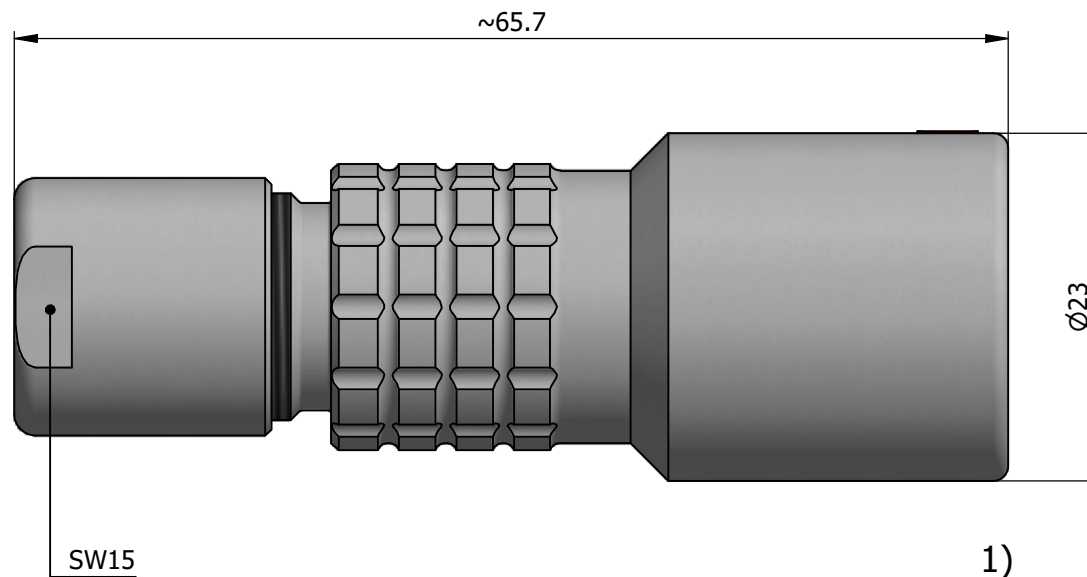

All dimensions are in millimeters (mm)

Alignment Key
Front View

Insert Configuration
Rear View

Note:

1) This picture is generic and for illustrative purposes only, and may show different keying, materials, colour, finish, and contact configuration. Minor shape or feature variations to actual item may be present.

All additional information are documented on the datasheet (See below link or QR Code)
www.lemo.com/pdf/PHG.3K.812.CLLC601.pdf

Model	Alignment Key	Series	Insert Config.	Housing	Insulator	Contact	Collet Type	Cable Ø	Variant
PHG	.3K	.812	.CLLC601						