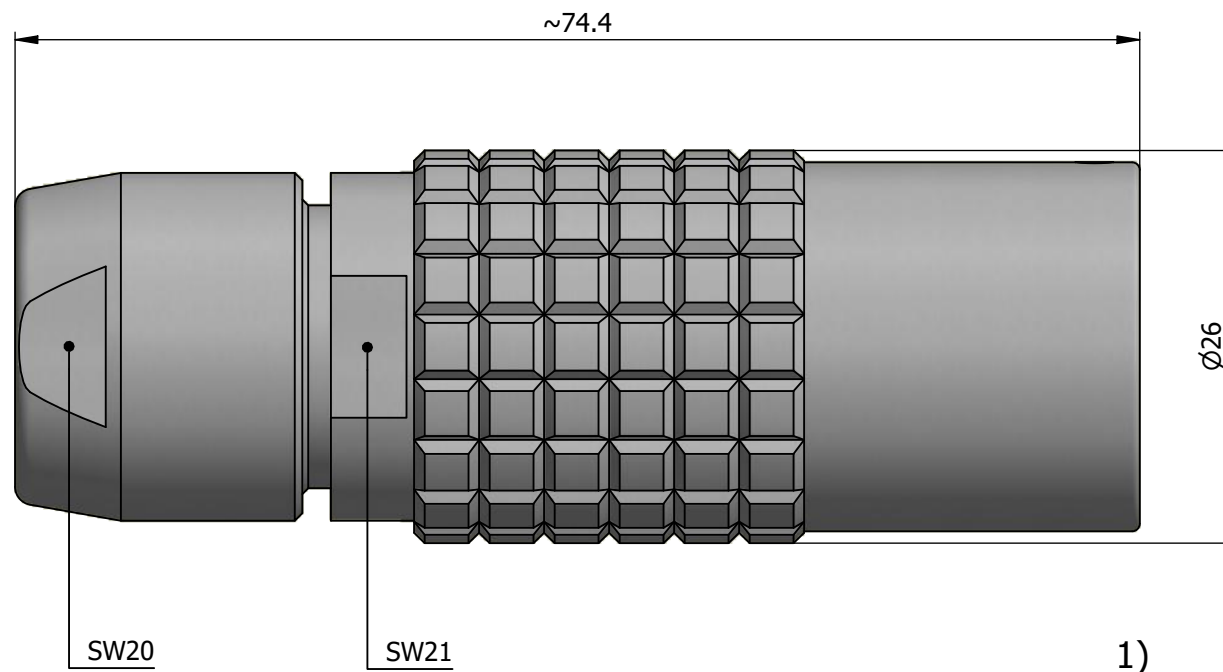

All dimensions are in millimeters (mm)

Alignment Key
Front View

Insert Configuration
Rear View

Note:

1) This picture is generic and for illustrative purposes only, and may show different keying, materials, colour, finish, and contact configuration. Minor shape or feature variations to actual item may be present.

All additional information are documented on the datasheet (See below link or QR Code)
www.lemo.com/pdf/PHG.4B.306.CLLD15.pdf

Model	Alignment Key	Series	Insert Config.	Housing	Insulator	Contact	Collet Type	Cable ϕ	Variant
PHG	.4B	.306	.CLLD15						