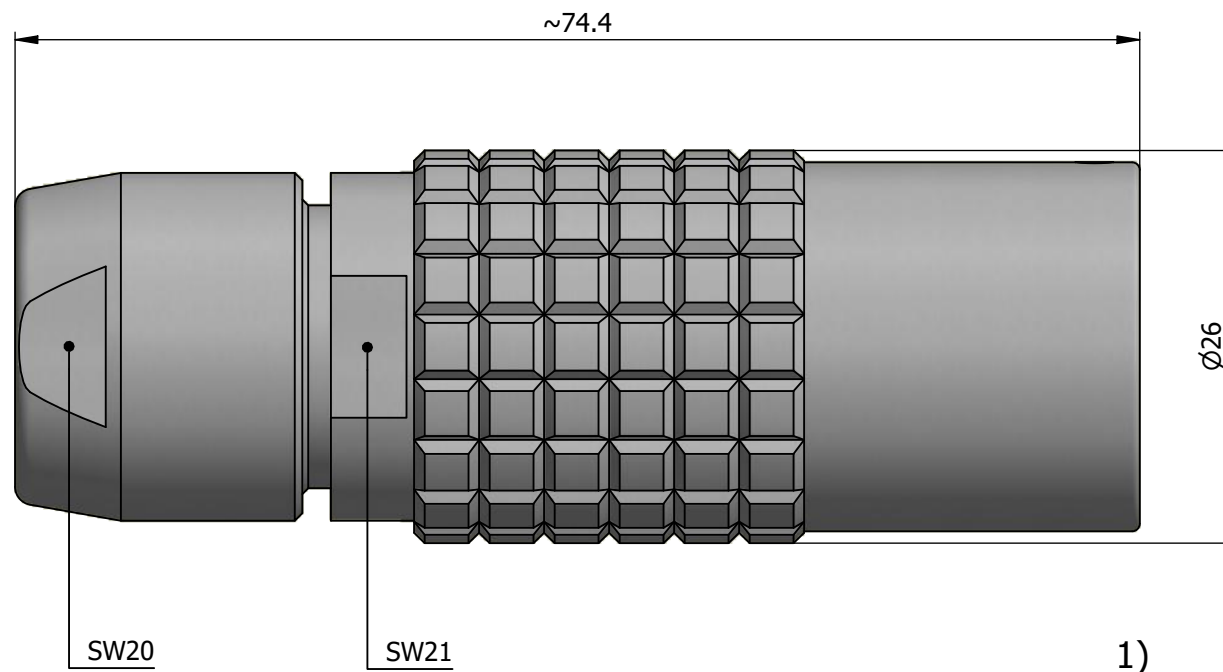

All dimensions are in millimeters (mm)

Alignment Key
Front View

Insert Configuration
Rear View

Note:

1) This picture is generic and for illustrative purposes only, and may show different keying, materials, colour, finish, and contact configuration. Minor shape or feature variations to actual item may be present.

All additional information are documented on the datasheet (See below link or QR Code)
www.lemo.com/pdf/PHG.4B.307.CYMD15.pdf

Model	Alignment Key	Series	Insert Config.	Housing	Insulator	Contact	Collet Type	Cable ϕ	Variant
PHG	.4B	.307	.CYMD15						