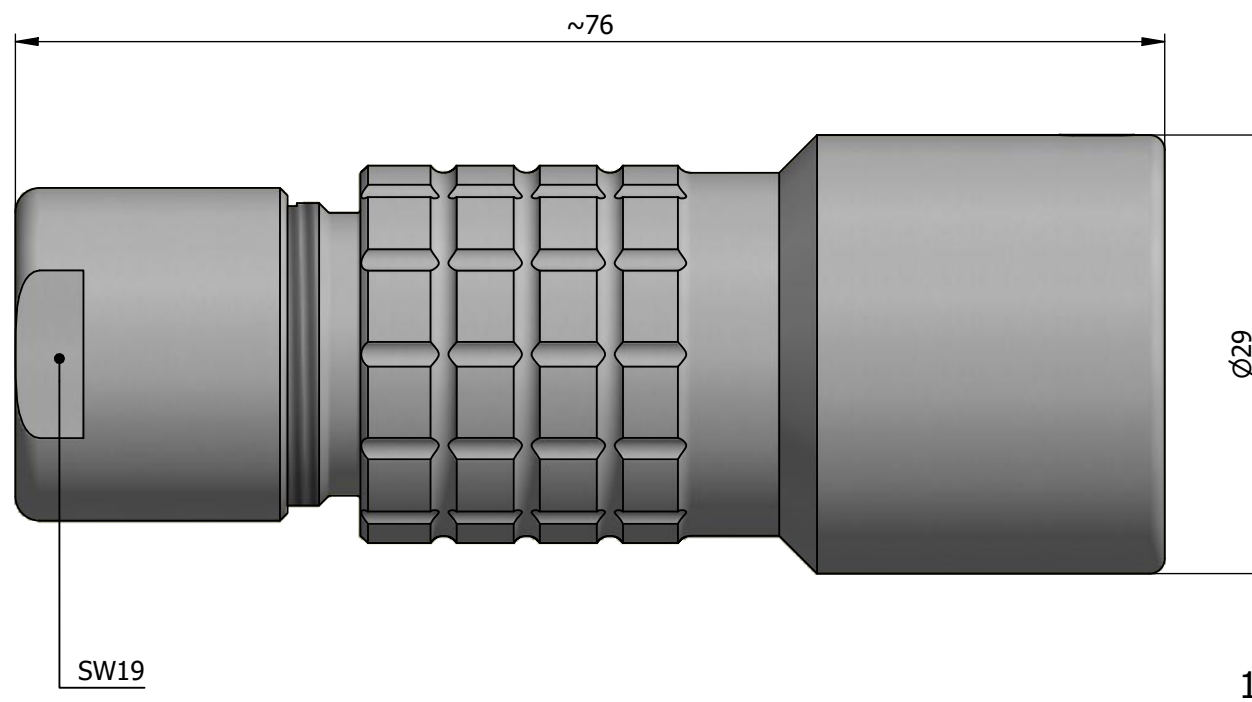

All dimensions are in millimeters (mm)

Alignment Key
Front View

Insert Configuration
Rear View

Note:

1) This picture is generic and for illustrative purposes only, and may show different keying, materials, colour, finish, and contact configuration. Minor shape or feature variations to actual item may be present.

All additional information are documented on the datasheet (See below link or QR Code)
www.lemo.com/pdf/PHG.4K.304.CLLC12.pdf

Model	Alignment Key	Series	Insert Config.	Housing	Insulator	Contact	Collet Type	Cable Ø	Variant
PHG	.4K	.304	.CLLC	12					