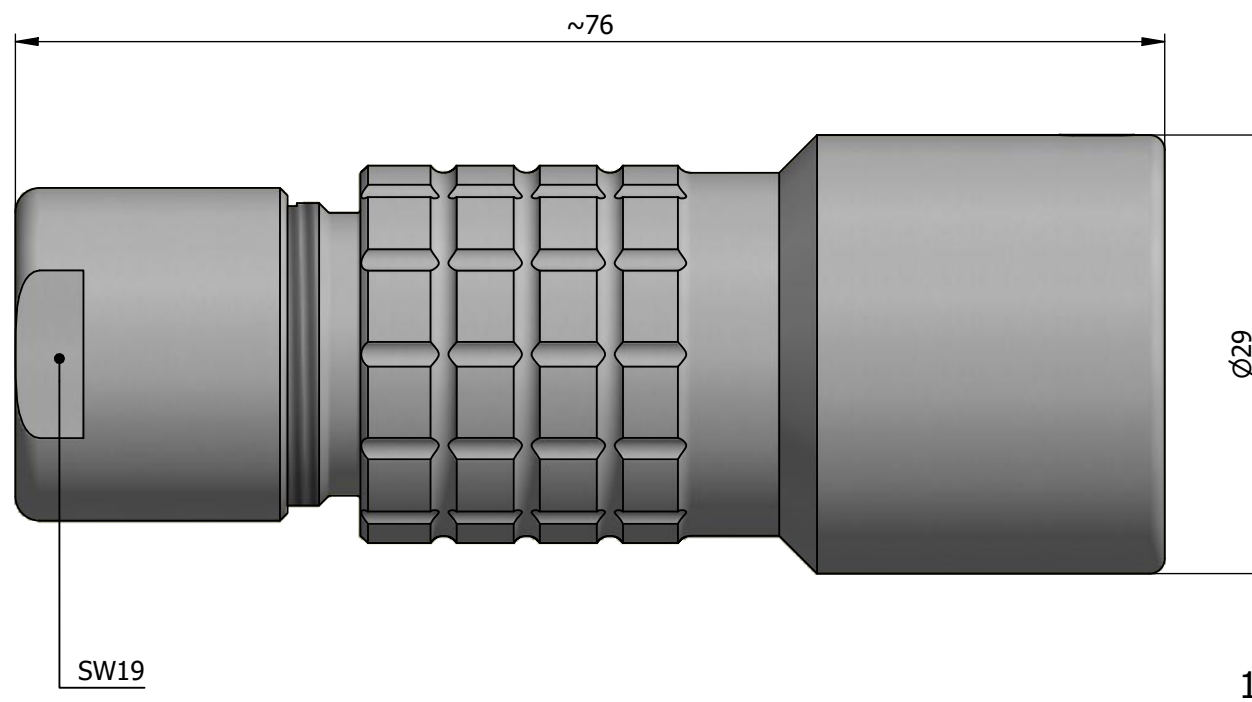

All dimensions are in millimeters (mm)

Alignment Key  
Front View

Insert Configuration  
Rear View

**Note:**

1) This picture is generic and for illustrative purposes only, and may show different keying, materials, colour, finish, and contact configuration. Minor shape or feature variations to actual item may be present.

All additional information are documented on the datasheet (See below link or QR Code)  
[www.lemo.com/pdf/PHG.4K.304.CLLC13.pdf](http://www.lemo.com/pdf/PHG.4K.304.CLLC13.pdf)

Model	Alignment Key	Series	Insert Config.	Housing	Insulator	Contact	Collet Type	Cable Ø	Variant
PHG	.4K	.304	.CLLC13						